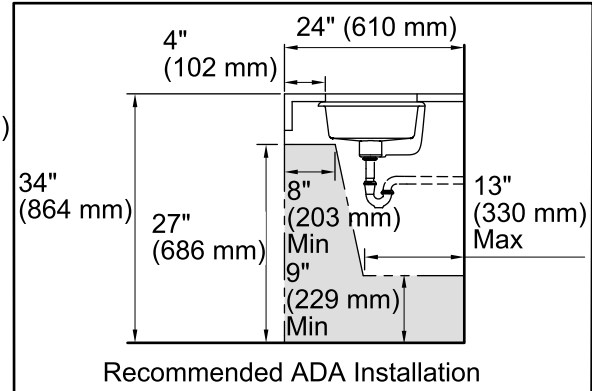

## Technical Information

All product dimensions are nominal.

Bowl configuration:	Single
Installation:	Under-mount
Bowl area (Only):	Length: 17" (432 mm) Width: 13" (330 mm) Water depth: 3" (76 mm)
Drain hole:	1-3/4" (44 mm)
Template:	1006809-7, required, not included