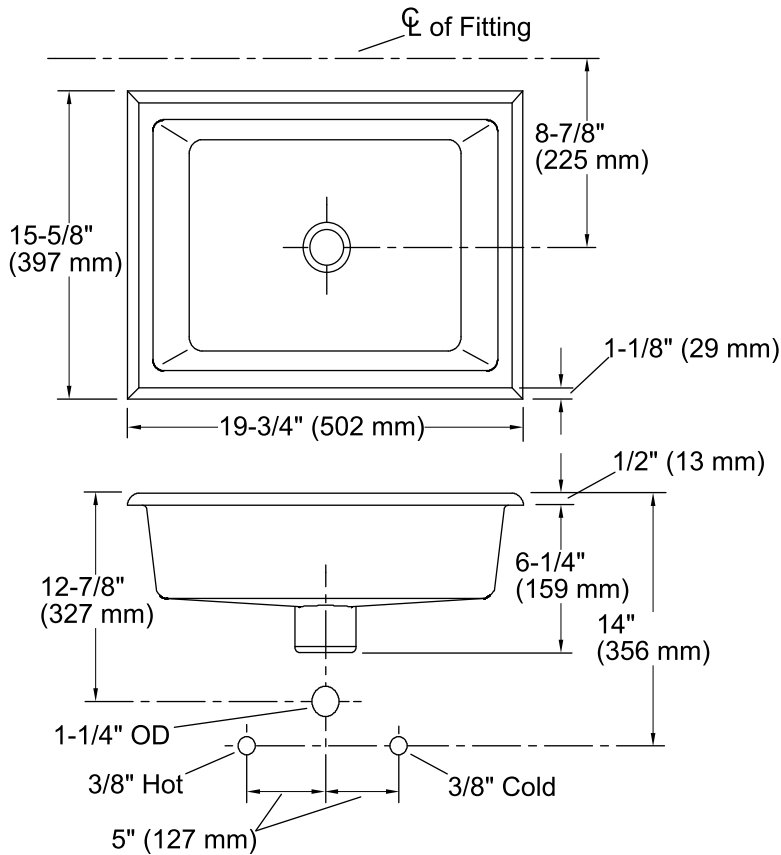

## Technical Information

All product dimensions are nominal.

Bowl configuration:	Single
Installation:	Under-mount
Bowl area (Only):	Length: 17" (432 mm) Width: 13" (330 mm) Water depth: 3" (76 mm)
Drain hole:	1-3/4" (44 mm)
Template:	1006809-7, required, not included