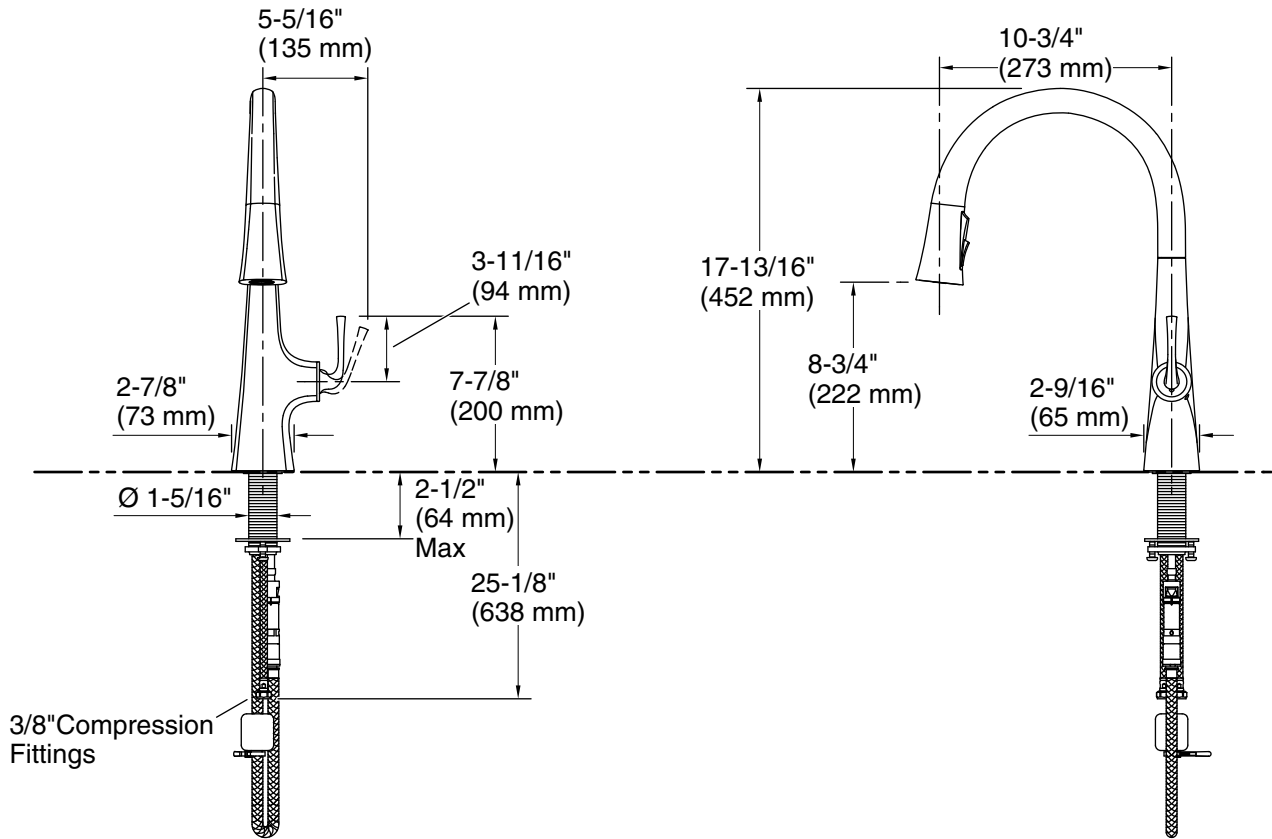

Adapters, Rough-in and Extension Kits

1012715 Range: 2-1/2" (64 mm) - 4-5/8" (118 mm)

Optional Products/Accessories

K-22071 Three-hole kitchen faucet escutcheon

ADA **CSA B651**

Codes/Standards

ASME A112.18.1/CSA B125.1

Technical Information

All product dimensions are nominal.

Valve body: Plastic

Drain included: No

Spout:

Spout reach: 10-3/4" (273 mm)

Notes

Install this product according to the installation instructions.