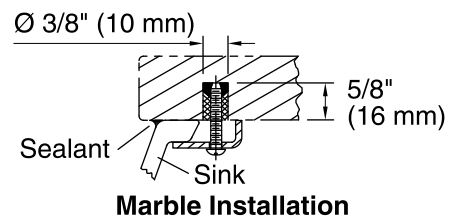

Technical Information

All product dimensions are nominal.

Bowl configuration:	Single
Installation:	Under-mount
Bowl area (Only):	Length: 17" (432 mm)
	Width: 14" (356 mm)
	Water depth: 6-3/8" (162 mm)
Drain hole:	1-3/4" (44 mm)
Template:	1151011-7, required, not included

Notes

Install this product according to the installation instructions.

NOTICE: Countertop manufacturer or cutter must use the current product template available at www.kohler.com, or by calling 1-800-4KOHLER. Kohler Co. is not responsible for cutout errors when the incorrect cutout template is used.

ADA, CSA B651 compliant when installed to the specific requirements of these regulations.