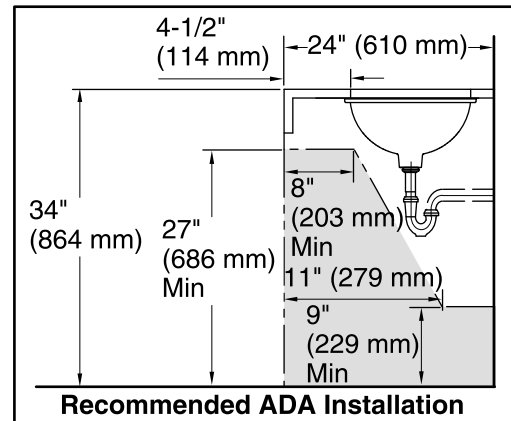

Technical Information

All product dimensions are nominal.

Bowl configuration:	Single
Installation:	Under-mount
Bowl area (Only):	Length: 17" (432 mm)
	Width: 14" (356 mm)
	Water depth: 6-3/8" (162 mm)
Drain hole:	1-3/4" (44 mm)
Template:	1151011-7, required, not included

Notes

Install this product according to the installation instructions.

NOTICE: Countertop manufacturer or cutter must use the current product template available at www.kohler.com, or by calling 1-800-4KOHLER. Kohler Co. is not responsible for cutout errors when the incorrect cutout template is used.

ADA, CSA B651 compliant when installed to the specific requirements of these regulations.