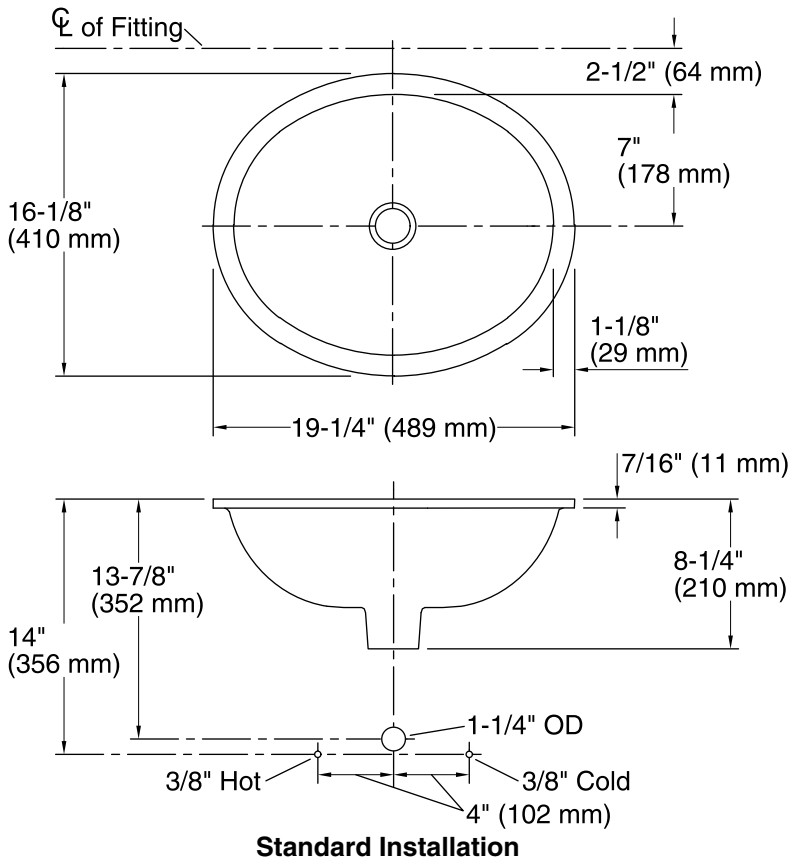

Technical Information

All product dimensions are nominal.

Bowl configuration:	Single
Installation:	Under-mount
Bowl area (Only):	Length: 17" (432 mm)
	Width: 14" (356 mm)
	Water depth: 6-3/8" (162 mm)
Drain hole:	1-3/4" (44 mm)
Template:	1151011-7, required, not included

Notes

Install this product according to the installation instructions.

NOTICE: Countertop manufacturer or cutter must use the current product template available at www.kohler.com, or by calling 1-800-4KOHLER. Kohler Co. is not responsible for cutout errors when the incorrect cutout template is used.

ADA, CSA B651 compliant when installed to the specific requirements of these regulations.