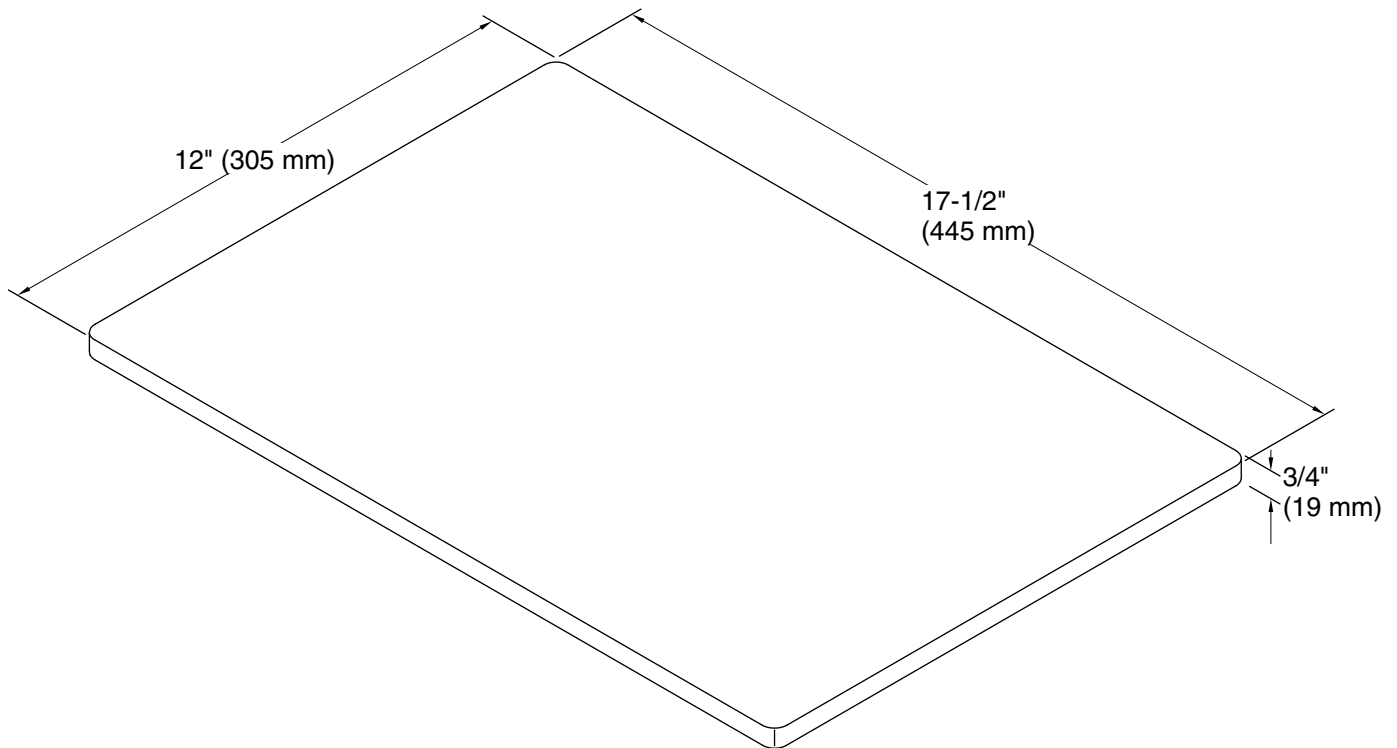

## Features

- Included with the K-RC21612-2PC Cater™ kitchen sink.
- Durable bamboo construction.
- Silicone bumpers for added stability.
- Large size provides a convenient in-sink food prep station.
- Doubles as a sink shelf.

## Technical Information

All product dimensions are nominal.

Material: Wood, Plastic