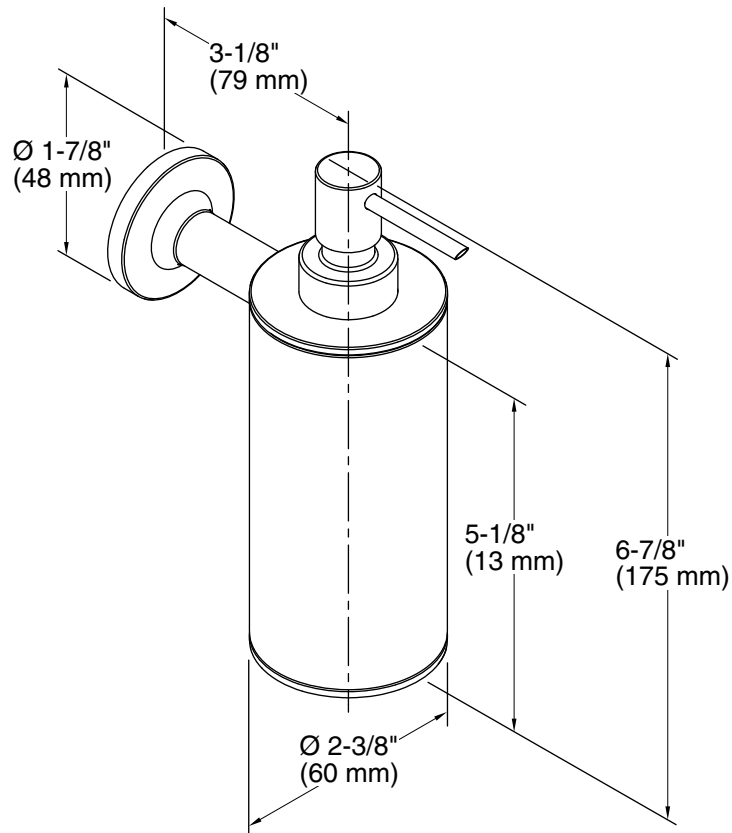

## Technical Information

All product dimensions are nominal.

Installation Type: Wall-mount

Material: Metal