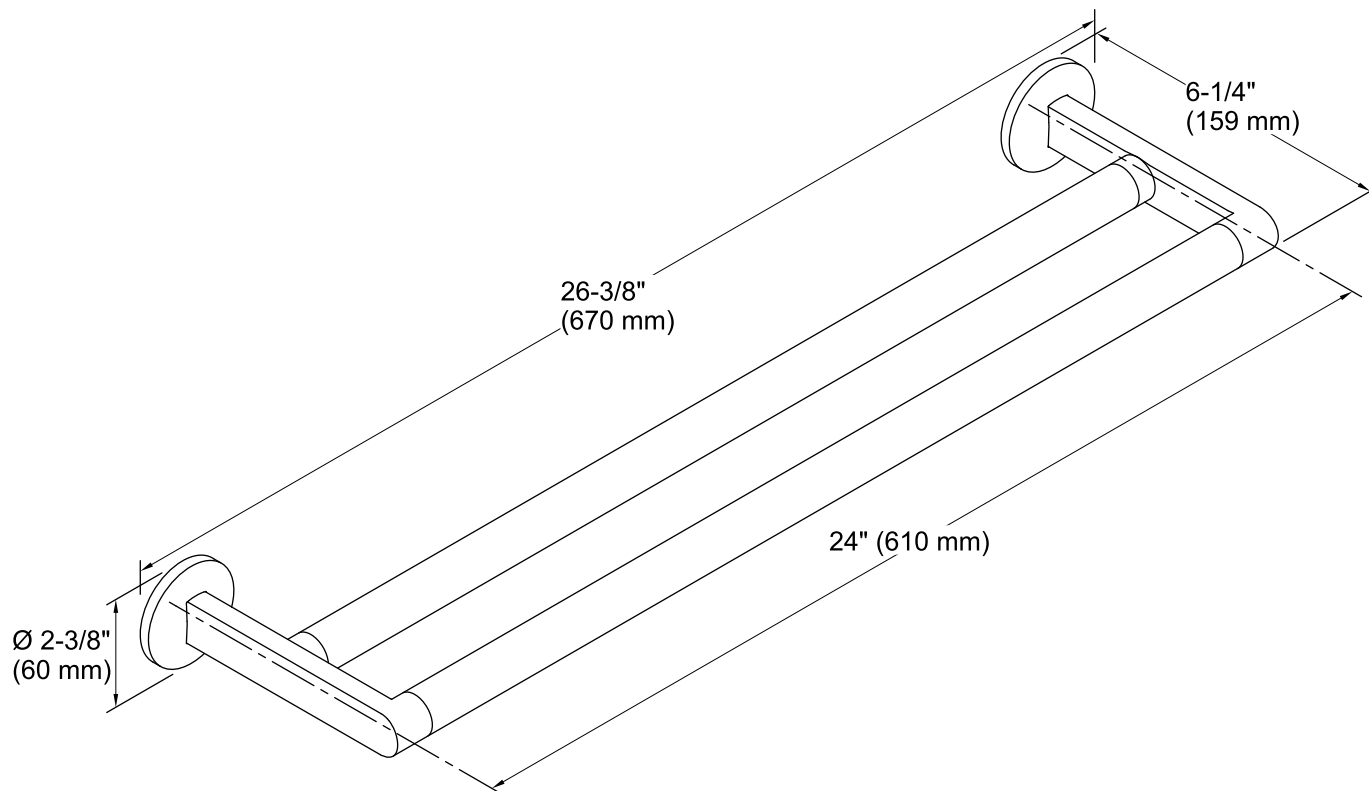

Components™

24" Double Towel Bar

K-78375

Features

- Coordinates with other products in the Components Collection.

Material

- Premium metal construction.
- KOHLER finishes resist corrosion and tarnish.

Installation

Color	Code	Description
	CP	Polished Chrome
	BL	Matte Black

Technical Information

All product dimensions are nominal.

Notes

Install this product according to the installation instructions.

CAUTION: Risk of personal injury. Do not install these products in any area where they are likely to be used inadvertently as a grab bar or support bar. These products are not designed or intended for use as a grab bar or support bar.