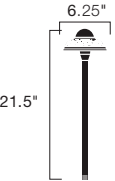

KICHLER®

PROJECT:
TYPE:
ORDERING # :
COMMENTS:

LED Pierced Dome

FEATURES

- A cast dome sculpted with a floral band and pierced to reveal a sophisticated pattern of LED light.
- Cast Aluminum Housing
- 4 W / 5.8 VA Light Output, Integrated LEDs and Driver, 2950K (-150/+175), High CRI
- 9V - 15V AC/DC
- 30" of useable #18-2, SPT-1W leads. Cable connector supplied.
- 8" In-ground stake

ORDERING INFORMATION

EXAMPLE: 15857AZT (Product # & Finish)

PRODUCT	FINISH	WATTAGE	LIGHT SOURCE	WIRING	MOUNTING ACCESSORIES (INCLUDED)	OPTIONS & ACCESSORIES
15857 Dimensions: 6.25" W x 21.5" L	Cast Aluminum AZT - Textured Architectural Bronze 	4 W / 5.8 VA Note: Not for use with electronic transformers.	Integrated LEDs and Driver 2950K (-150 / +175) High CRI	30" of usable #18-2, SPT-1-W leads. Cable connector supplied.	8" In-ground stake	15601AZT - Cast Aluminum Surface Mounting Flange w/ Bronze Finish, Neoprene Gasket For Watertight Seal 15601BKT - Cast Aluminum Surface Mounting Flange w/ Black Finish, Neoprene Gasket For Watertight Seal 15601BBR - Cast Brass Surface Mounting Flange, Neoprene Gasket For Watertight Seal  Flange For Tree / Surface Mounting 15607AZT - Textured Bronze Finish 15607BKT - Textured Black Finish 15607BBR - Bronzed Brass Finish 