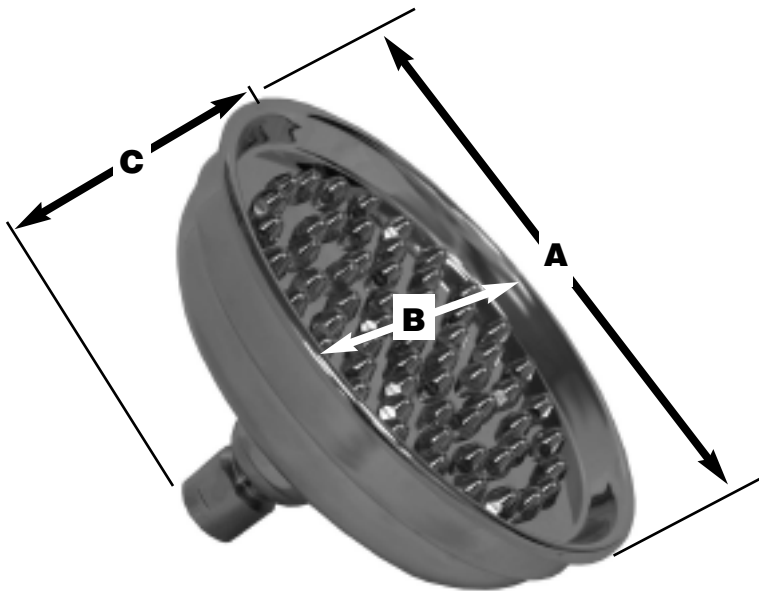

## ROUND SHOWER HEAD WITH CHROME TIPS

### features and benefits:

- Chrome Plated
- 1/2" Swivel Connection

This product and others like it can be found in the Jones Stephens catalog. Call today to order your catalog or download it from our website: [www.plumbest.com](http://www.plumbest.com)

PART NO.	DESCRIPTION	A	B	C	D	E
S01-084	6" Chrome Plated	6 1/4"	6 1/4"	3 9/16"		
S01-184	6" Polished Brass	6 1/4"	6 1/4"	3 9/16"		
S01-085	8" Chrome Plated	8 1/8"	8 1/8"	4"		
S01-185	8" Polished Brass	8 1/8"	8 1/8"	4"		
S01-086	10" Chrome Plated	10 1/8"	10 1/8"	5"		
S01-186	10" Polished Brass	10 1/8"	10 1/8"	5"		