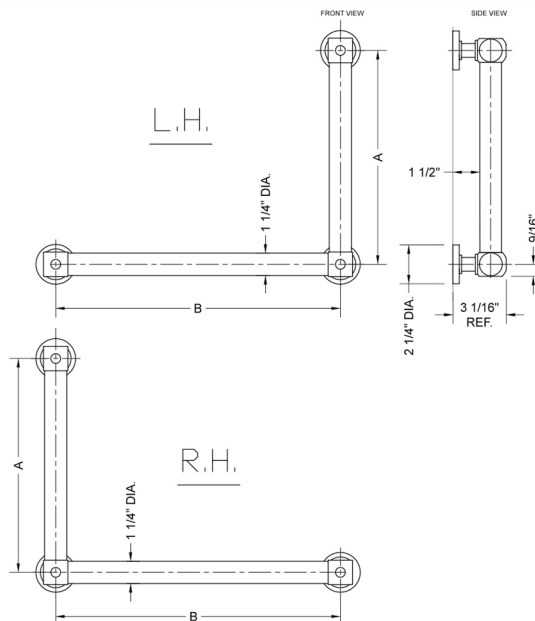

G70 32H x 12W 90° Left Hand Grab Bar

Model #: **G70-32H-12W-LH-**

FEATURES:

- ADA compliant when properly installed
- All brass construction, fully polished & plated
- All grab bars can be custom sized. Contact JACLO for pricing & availability
- Optional handshower sliders and toilet paper/wash cloth holders can be added only upon initial order
- Grab bars over 32" REQUIRE a middle post

SPECIFICATION DRAWING:

BRASS LUXURY GRAB BAR			
PART #	DESCRIPTION	A H	B W
G70-12H-12W	CENTER TO CENTER	12"	12"
G70-12H-16W	CENTER TO CENTER	12"	16"
G70-12H-24W	CENTER TO CENTER	12"	24"
G70-12H-32W	CENTER TO CENTER	12"	32"
G70-16H-12W	CENTER TO CENTER	16"	12"
G70-16H-16W	CENTER TO CENTER	16"	16"
G70-16H-24W	CENTER TO CENTER	16"	24"
G70-16H-32W	CENTER TO CENTER	16"	32"
G70-24H-12W	CENTER TO CENTER	24"	12"
G70-24H-16W	CENTER TO CENTER	24"	16"
G70-24H-24W	CENTER TO CENTER	24"	24"
G70-24H-32W	CENTER TO CENTER	24"	32"
G70-32H-12W	CENTER TO CENTER	32"	12"
G70-32H-16W	CENTER TO CENTER	32"	16"
G70-32H-24W	CENTER TO CENTER	32"	24"
G70-32H-32W	CENTER TO CENTER	32"	32"