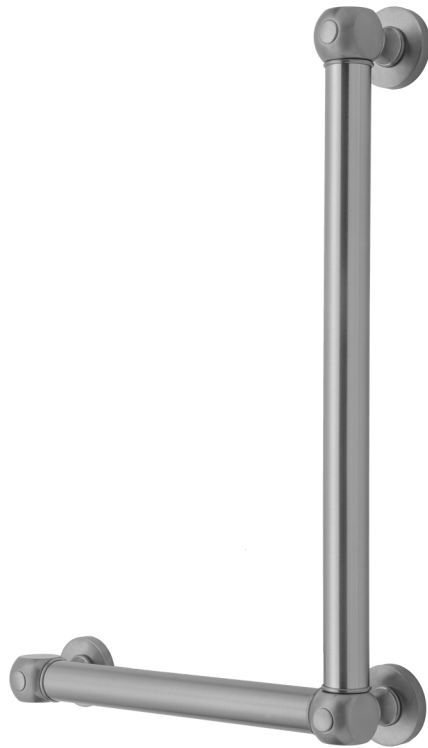

G70 32H x 12W 90° Left Hand Grab Bar

Model #: **G70-32H-12W-LH-**

FEATURES:

- ADA compliant when properly installed
- All brass construction, fully polished & plated
- All grab bars can be custom sized. Contact JACLO for pricing & availability
- Optional handshower sliders and toilet paper/wash cloth holders can be added only upon initial order
- Grab bars over 32" REQUIRE a middle post

AVAILABLE FINISHES:

Polished Chrome (PCH)	Satin Chrome (SC)	Bronze Umber (BU)
Satin Nickel (SN)	Pewter (PEW)	Caramel Bronze (CB)
Polished Nickel (PN)	Antique Brass (AB)	Antique Copper (ACU)
Oil-Rubbed Bronze (ORB)	Polished Brass (PB)	Polished Copper (PCU)
Vintage Bronze (VB)	Satin Brass (SB)	Rose Gold (RG)
Matte Black (MBK)	Satin Gold (SG)	Polished Gold (PG)
Black Nickel (BKN)	Bombay Gold (BG)	Jewelers Gold (JG)
Europa Bronze (EB)	White (WH)	Sedona Beige (SDB)
Tristan Brass (TB)	Unlacquered Brass (ULB)	Satin Cooper (SCU)

SPECIFICATION DRAWING:

BRASS LUXURY GRAB BAR			
PART #	DESCRIPTION	A H	B W
G70-12H-12W	CENTER TO CENTER	12"	12"
G70-12H-16W	CENTER TO CENTER	12"	16"
G70-12H-24W	CENTER TO CENTER	12"	24"
G70-12H-32W	CENTER TO CENTER	12"	32"
G70-16H-12W	CENTER TO CENTER	16"	12"
G70-16H-16W	CENTER TO CENTER	16"	16"
G70-16H-24W	CENTER TO CENTER	16"	24"
G70-16H-32W	CENTER TO CENTER	16"	32"
G70-24H-12W	CENTER TO CENTER	24"	12"
G70-24H-16W	CENTER TO CENTER	24"	16"
G70-24H-24W	CENTER TO CENTER	24"	24"
G70-24H-32W	CENTER TO CENTER	24"	32"
G70-32H-12W	CENTER TO CENTER	32"	12"
G70-32H-16W	CENTER TO CENTER	32"	16"
G70-32H-24W	CENTER TO CENTER	32"	24"
G70-32H-32W	CENTER TO CENTER	32"	32"