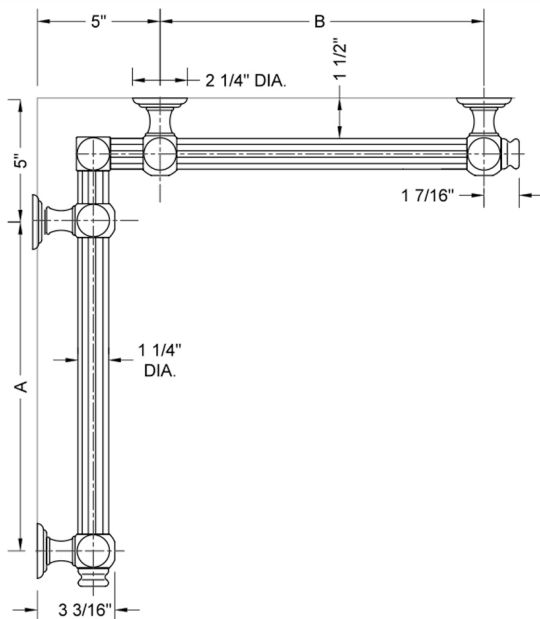

## G61 16" x 32" Inside Corner Grab Bar

**Model #: G61-16-32-IC-**

### FEATURES:

- ADA compliant when properly installed
- All brass construction, fully polished & plated
- All grab bars can be custom sized. Contact JACLO for pricing & availability
- Optional handshower sliders and toilet paper/wash cloth holders can be added only upon initial order
- Grab bars over 32" REQUIRE a middle post

### SPECIFICATION DRAWING:

BRASS LUXURY GRAB BAR							
PART. #	DESCRIPTION	A	B	PART. #	DESCRIPTION	A	B
G61-12-12-IC	CENTER OF POST	12"	12"	G61-24-36-IC	CENTER OF POST	24"	36"
G61-12-16-IC	CENTER OF POST	12"	16"	G61-24-48-IC	CENTER OF POST	24"	48"
G61-12-24-IC	CENTER OF POST	12"	24"	G61-24-60-IC	CENTER OF POST	24"	60"
G61-12-32-IC	CENTER OF POST	12"	32"				
				G61-32-32-IC	CENTER OF POST	32"	32"
G61-12-36-IC	CENTER OF POST	12"	36"	G61-32-36-IC	CENTER OF POST	32"	36"
G61-12-48-IC	CENTER OF POST	12"	48"	G61-32-48-IC	CENTER OF POST	32"	48"
G61-12-60-IC	CENTER OF POST	12"	60"	G61-32-60-IC	CENTER OF POST	32"	60"
G61-16-16-IC	CENTER OF POST	16"	16"	G61-36-36-IC	CENTER OF POST	36"	36"
G61-16-24-IC	CENTER OF POST	16"	24"	G61-36-48-IC	CENTER OF POST	36"	48"
G61-16-32-IC	CENTER OF POST	16"	32"	G61-36-60-IC	CENTER OF POST	36"	60"
G61-16-36-IC	CENTER OF POST	16"	36"	G61-48-48-IC	CENTER OF POST	48"	48"
G61-16-48-IC	CENTER OF POST	16"	48"	G61-48-60-IC	CENTER OF POST	48"	60"
G61-16-60-IC	CENTER OF POST	16"	60"				
				G61-60-60-IC	CENTER OF POST	60"	60"
G61-24-24-IC	CENTER OF POST	24"	24"				
G61-24-32-IC	CENTER OF POST	24"	32"				