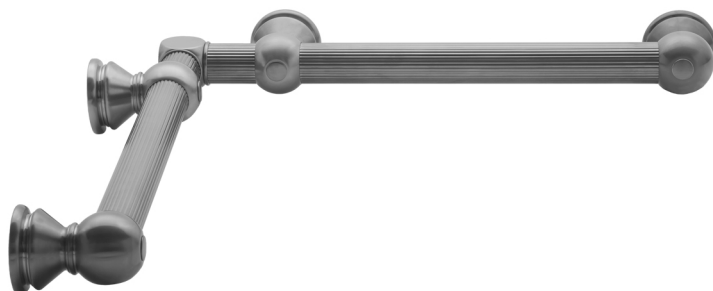

## G33 24" x 24" Inside Corner Grab Bar

Model #: G33-24-24-IC-

### FEATURES:

- ADA compliant when properly installed
- All brass construction, fully polished & plated
- All grab bars can be custom sized. Contact JACLO for pricing & availability
- Optional handshower sliders and toilet paper/wash cloth holders can be added only upon initial order
- Grab bars over 32" REQUIRE a middle post

### SPECIFICATION DRAWING:

BRASS LUXURY GRAB BAR							
PART. #	DESCRIPTION	A	B	PART. #	DESCRIPTION	A	B
G33-12-12-IC	CENTER OF POST	12"	12"	G33-24-36-IC	CENTER OF POST	24"	36"
G33-12-16-IC	CENTER OF POST	12"	16"	G33-24-48-IC	CENTER OF POST	24"	48"
G33-12-24-IC	CENTER OF POST	12"	24"	G33-24-60-IC	CENTER OF POST	24"	60"
G33-12-32-IC	CENTER OF POST	12"	32"				
				G33-32-32-IC	CENTER OF POST	32"	32"
G33-12-36-IC	CENTER OF POST	12"	36"	G33-32-36-IC	CENTER OF POST	32"	36"
G33-12-48-IC	CENTER OF POST	12"	48"	G33-32-48-IC	CENTER OF POST	32"	48"
G33-12-60-IC	CENTER OF POST	12"	60"	G33-32-60-IC	CENTER OF POST	32"	60"
G33-16-16-IC	CENTER OF POST	16"	16"	G33-36-36-IC	CENTER OF POST	36"	36"
G33-16-24-IC	CENTER OF POST	16"	24"	G33-36-48-IC	CENTER OF POST	36"	48"
G33-16-32-IC	CENTER OF POST	16"	32"	G33-36-60-IC	CENTER OF POST	36"	60"
G33-16-36-IC	CENTER OF POST	16"	36"	G33-48-48-IC	CENTER OF POST	48"	48"
G33-16-48-IC	CENTER OF POST	16"	48"	G33-48-60-IC	CENTER OF POST	48"	60"
G33-16-60-IC	CENTER OF POST	16"	60"				
				G33-60-60-IC	CENTER OF POST	60"	60"
G33-24-24-IC	CENTER OF POST	24"	24"				
G33-24-32-IC	CENTER OF POST	24"	32"				