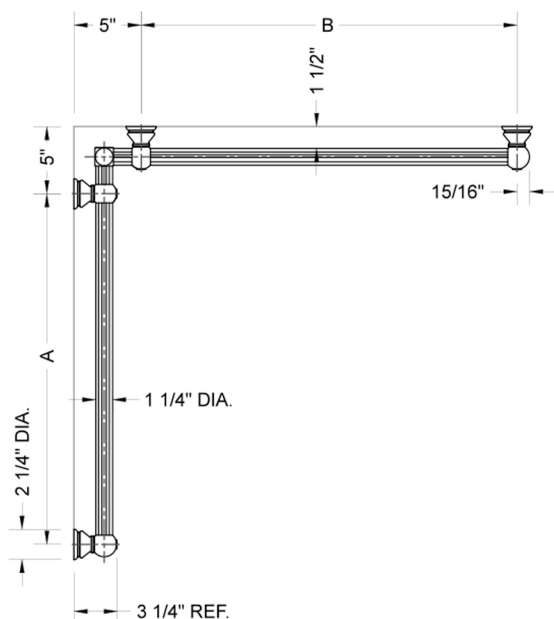

## G33 24" x 24" Inside Corner Grab Bar

Model #: G33-24-24-IC-

### FEATURES:

- ADA compliant when properly installed
- All brass construction, fully polished & plated
- All grab bars can be custom sized. Contact JACLO for pricing & availability
- Optional handshower sliders and toilet paper/wash cloth holders can be added only upon initial order
- Grab bars over 32" REQUIRE a middle post

### SPECIFICATION DRAWING:

BRASS LUXURY GRAB BAR							
PART. #	DESCRIPTION	A	B	PART. #	DESCRIPTION	A	B
G33-12-12-IC	CENTER OF POST	12"	12"	G33-24-36-IC	CENTER OF POST	24"	36"
G33-12-16-IC	CENTER OF POST	12"	16"	G33-24-48-IC	CENTER OF POST	24"	48"
G33-12-24-IC	CENTER OF POST	12"	24"	G33-24-60-IC	CENTER OF POST	24"	60"
G33-12-32-IC	CENTER OF POST	12"	32"				
				G33-32-32-IC	CENTER OF POST	32"	32"
G33-12-36-IC	CENTER OF POST	12"	36"	G33-32-36-IC	CENTER OF POST	32"	36"
G33-12-48-IC	CENTER OF POST	12"	48"	G33-32-48-IC	CENTER OF POST	32"	48"
G33-12-60-IC	CENTER OF POST	12"	60"	G33-32-60-IC	CENTER OF POST	32"	60"
G33-16-16-IC	CENTER OF POST	16"	16"	G33-36-36-IC	CENTER OF POST	36"	36"
G33-16-24-IC	CENTER OF POST	16"	24"	G33-36-48-IC	CENTER OF POST	36"	48"
G33-16-32-IC	CENTER OF POST	16"	32"	G33-36-60-IC	CENTER OF POST	36"	60"
G33-16-36-IC	CENTER OF POST	16"	36"	G33-48-48-IC	CENTER OF POST	48"	48"
G33-16-48-IC	CENTER OF POST	16"	48"	G33-48-60-IC	CENTER OF POST	48"	60"
G33-16-60-IC	CENTER OF POST	16"	60"				
				G33-60-60-IC	CENTER OF POST	60"	60"
G33-24-24-IC	CENTER OF POST	24"	24"				
G33-24-32-IC	CENTER OF POST	24"	32"				