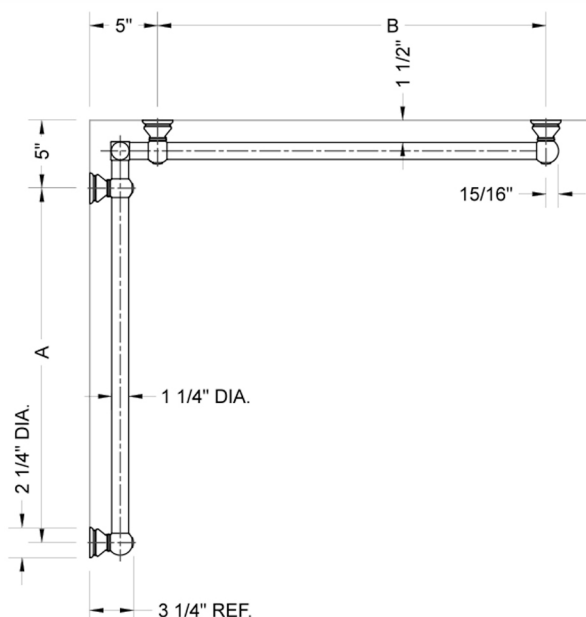

G30 24" x 60" Inside Corner Grab Bar

Model #: G30-24-60-IC-

FEATURES:

- ADA compliant when properly installed
- All brass construction, fully polished & plated
- All grab bars can be custom sized. Contact JACLO for pricing & availability
- Optional handshower sliders and toilet paper/wash cloth holders can be added only upon initial order
- Grab bars over 32" REQUIRE a middle post

SPECIFICATION DRAWING:

| BRASS LUXURY GRAB BAR | | | | | | | |
|-----------------------|----------------|-----|-----|--------------|----------------|-----|-----|
| PART. # | DESCRIPTION | A | B | PART. # | DESCRIPTION | A | B |
| G30-12-12-IC | CENTER OF POST | 12" | 12" | G30-24-36-IC | CENTER OF POST | 24" | 36" |
| G30-12-16-IC | CENTER OF POST | 12" | 16" | G30-24-48-IC | CENTER OF POST | 24" | 48" |
| G30-12-24-IC | CENTER OF POST | 12" | 24" | G30-24-60-IC | CENTER OF POST | 24" | 60" |
| G30-12-32-IC | CENTER OF POST | 12" | 32" | | | | |
| | | | | G30-32-32-IC | CENTER OF POST | 32" | 32" |
| G30-12-36-IC | CENTER OF POST | 12" | 36" | G30-32-36-IC | CENTER OF POST | 32" | 36" |
| G30-12-48-IC | CENTER OF POST | 12" | 48" | G30-32-48-IC | CENTER OF POST | 32" | 48" |
| G30-12-60-IC | CENTER OF POST | 12" | 60" | G30-32-60-IC | CENTER OF POST | 32" | 60" |
| | | | | | | | |
| G30-16-16-IC | CENTER OF POST | 16" | 16" | G30-36-36-IC | CENTER OF POST | 36" | 36" |
| G30-16-24-IC | CENTER OF POST | 16" | 24" | G30-36-48-IC | CENTER OF POST | 36" | 48" |
| G30-16-32-IC | CENTER OF POST | 16" | 32" | G30-36-60-IC | CENTER OF POST | 36" | 60" |
| | | | | | | | |
| G30-16-36-IC | CENTER OF POST | 16" | 36" | G30-48-48-IC | CENTER OF POST | 48" | 48" |
| G30-16-48-IC | CENTER OF POST | 16" | 48" | G30-48-60-IC | CENTER OF POST | 48" | 60" |
| G30-16-60-IC | CENTER OF POST | 16" | 60" | | | | |
| | | | | G30-60-60-IC | CENTER OF POST | 60" | 60" |
| G30-24-24-IC | CENTER OF POST | 24" | 24" | | | | |
| G30-24-32-IC | CENTER OF POST | 24" | 32" | | | | |