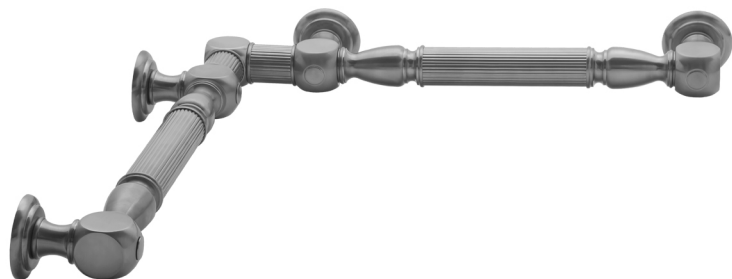

G21 12" x 24" Inside Corner Grab Bar

Model #: G21-12-24-IC-

FEATURES:

- ADA compliant when properly installed
- All brass construction, fully polished & plated
- All grab bars can be custom sized. Contact JACLO for pricing & availability
- Optional handshower sliders and toilet paper/wash cloth holders can be added only upon initial order
- Grab bars over 32" REQUIRE a middle post

AVAILABLE FINISHES:

Polished Chrome (PCH)	Satin Chrome (SC)	Bronze Umber (BU)
Satin Nickel (SN)	Pewter (PEW)	Caramel Bronze (CB)
Polished Nickel (PN)	Antique Brass (AB)	Antique Copper (ACU)
Oil-Rubbed Bronze (ORB)	Polished Brass (PB)	Polished Copper (PCU)
Vintage Bronze (VB)	Satin Brass (SB)	Rose Gold (RG)
Matte Black (MBK)	Satin Gold (SG)	Polished Gold (PG)
Black Nickel (BKN)	Bombay Gold (BG)	Jewelers Gold (JG)
Europa Bronze (EB)	White (WH)	Sedona Beige (SDB)
Tristan Brass (TB)	Unlacquered Brass (ULB)	Satin Cooper (SCU)