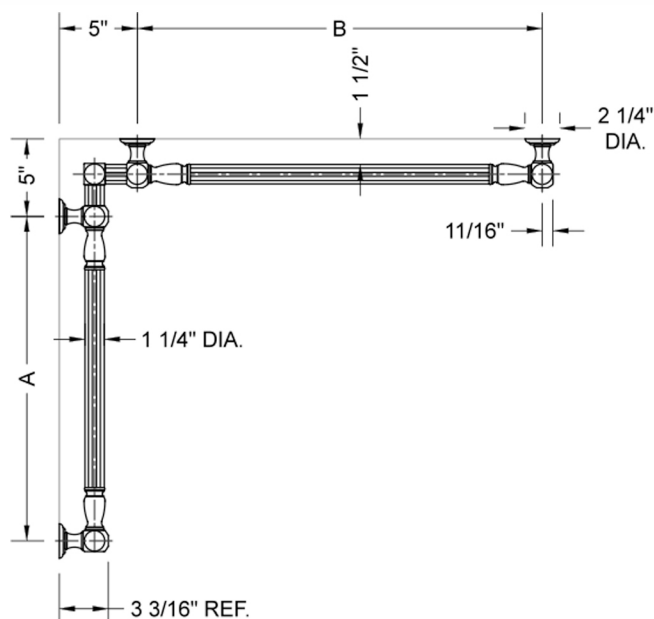

G21 12" x 24" Inside Corner Grab Bar

Model #: G21-12-24-IC-

FEATURES:

- ADA compliant when properly installed
- All brass construction, fully polished & plated
- All grab bars can be custom sized. Contact JACLO for pricing & availability
- Optional handshower sliders and toilet paper/wash cloth holders can be added only upon initial order
- Grab bars over 32" REQUIRE a middle post

SPECIFICATION DRAWING:

BRASS LUXURY GRAB BAR							
PART. #	DESCRIPTION	A	B	PART. #	DESCRIPTION	A	B
G21-12-12-IC	CENTER OF POST	12"	12"	G21-24-36-IC	CENTER OF POST	24"	36"
G21-12-16-IC	CENTER OF POST	12"	16"	G21-24-48-IC	CENTER OF POST	24"	48"
G21-12-24-IC	CENTER OF POST	12"	24"	G21-24-60-IC	CENTER OF POST	24"	60"
G21-12-32-IC	CENTER OF POST	12"	32"				
				G21-32-32-IC	CENTER OF POST	32"	32"
G21-12-36-IC	CENTER OF POST	12"	36"	G21-32-36-IC	CENTER OF POST	32"	36"
G21-12-48-IC	CENTER OF POST	12"	48"	G21-32-48-IC	CENTER OF POST	32"	48"
G21-12-60-IC	CENTER OF POST	12"	60"	G21-32-60-IC	CENTER OF POST	32"	60"
G21-16-16-IC	CENTER OF POST	16"	16"	G21-36-36-IC	CENTER OF POST	36"	36"
G21-16-24-IC	CENTER OF POST	16"	24"	G21-36-48-IC	CENTER OF POST	36"	48"
G21-16-32-IC	CENTER OF POST	16"	32"	G21-36-60-IC	CENTER OF POST	36"	60"
G21-16-36-IC	CENTER OF POST	16"	36"	G21-48-48-IC	CENTER OF POST	48"	48"
G21-16-48-IC	CENTER OF POST	16"	48"	G21-48-60-IC	CENTER OF POST	48"	60"
G21-16-60-IC	CENTER OF POST	16"	60"				
				G21-60-60-IC	CENTER OF POST	60"	60"
G21-24-24-IC	CENTER OF POST	24"	24"				
G21-24-32-IC	CENTER OF POST	24"	32"				