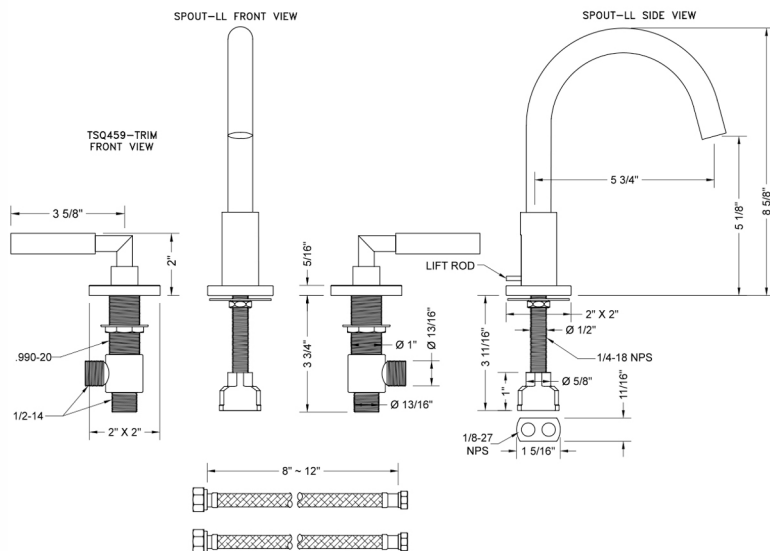

# Uptown Contempo Faucet with Square Escutcheons & Slim Lever Handles -1.2 GPM

**Model #: 8881-TSQ459-1.2-**

**FEATURES:**

- All brass 8" - 12" widespread faucet includes brass pop-up drain with overflow
- 1/4 turn ceramic valves
- Swivel Spout (For Stationary Spout option, contact JACLO)
- Available Flow Rates: 1.5, 1.2 & 0.5 GPM. Additional flow rate (aerator) options available. Contact JACLO.
- 5 3/4" spout reach
- Spout Hole Size: 1 1/2" - 1 7/8"
- Valve Hole Size: 1 1/8" - 1 5/8"
- ADA Compliant Levers

**SPECIFICATION DRAWING:**

**AVAILABLE HANDLES:**

**COMPLIANCES:**

CEC

Complies with: ASME A112.18.1-2012/CSA B125.1-12