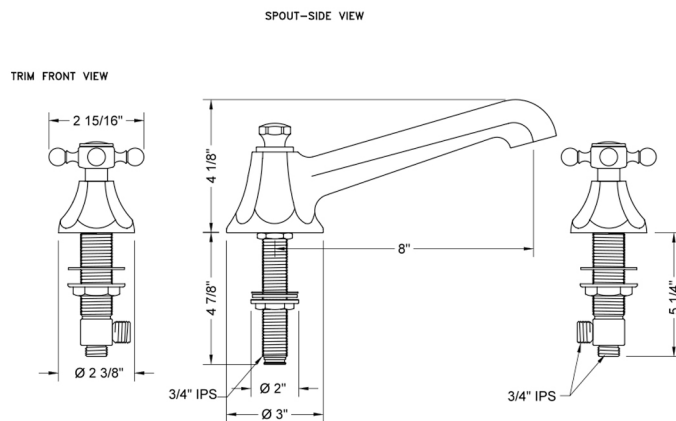

SPECIFICATION DRAWING: