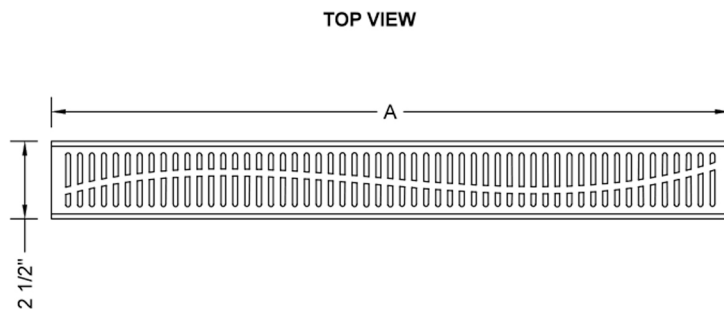

### FEATURES:

- 304 stainless steel construction
- Nominal Size: 36"
- Key included to remove grate for easy cleaning
- Adjustable feet for perfect installation
- JACLO channel drain body sold separately
- Standard finishes: BSS & PSS. Additional finishes available: BKN, BU, EB, JG, MBK, ORB, PB, PG, SB, SDB, SG, TB, WH. Call for pricing and availability

### SPECIFICATION DRAWING:

JACLO SLOTTED GRATE ONLY		
PART. #	DESCRIPTION	A
6210-24-XXX	SLOTTED GRATE	22 1/4"
6210-32-XXX	SLOTTED GRATE	30 1/8"
6210-36-XXX	SLOTTED GRATE	34 1/8"
6210-42-XXX	SLOTTED GRATE	42
6210-48-XXX	SLOTTED GRATE	46"
6210-60-XXX	SLOTTED GRATE	57 3/4"