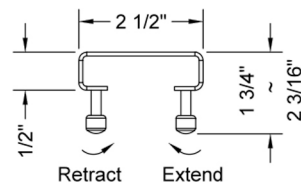

### FEATURES:

- 304 stainless steel construction
- Nominal Size: 36"
- Key included to remove grate for easy cleaning
- Adjustable feet for perfect installation
- JACLO channel drain body sold separately
- Standard finishes: BSS & PSS. Additional finishes available: BKN, BU, EB, JG, MBK, ORB, PB, PG, SB, SDB, SG, TB, WH. Call for pricing and availability

### SPECIFICATION DRAWING:

JACLO SLOTTED GRATE ONLY		
PART. #	DESCRIPTION	A
6210-24-XXX	SLOTTED GRATE	22 1/4"
6210-32-XXX	SLOTTED GRATE	30 1/8"
6210-36-XXX	SLOTTED GRATE	34 1/8"
6210-42-XXX	SLOTTED GRATE	42
6210-48-XXX	SLOTTED GRATE	46"
6210-60-XXX	SLOTTED GRATE	57 3/4"