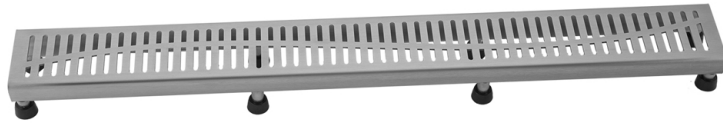

## 36" Channel Drain Slotted Grate

**Model #: 6210-36-**

### FEATURES:

- 304 stainless steel construction
- Nominal Size: 36"
- Key included to remove grate for easy cleaning
- Adjustable feet for perfect installation
- JACLO channel drain body sold separately
- Standard finishes: BSS & PSS. Additional finishes available: BKN, BU, EB, JG, MBK, ORB, PB, PG, SB, SDB, SG, TB, WH. Call for pricing and availability

### SPECIFICATION DRAWING:

JACLO SLOTTED GRATE ONLY		
PART. #	DESCRIPTION	A
6210-24-XXX	SLOTTED GRATE	22 1/4"
6210-32-XXX	SLOTTED GRATE	30 1/8"
6210-36-XXX	SLOTTED GRATE	34 1/8"
6210-42-XXX	SLOTTED GRATE	42
6210-48-XXX	SLOTTED GRATE	46"
6210-60-XXX	SLOTTED GRATE	57 3/4"