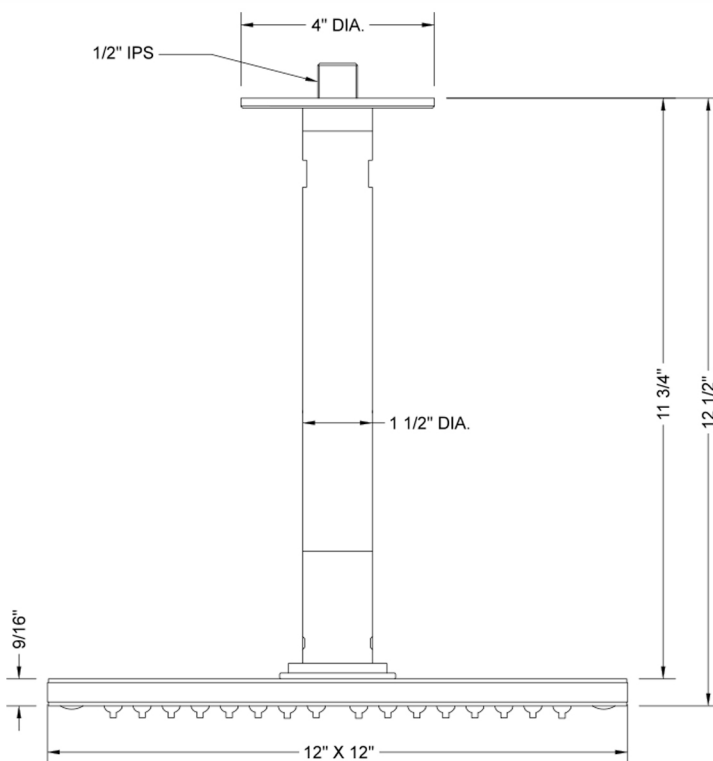

SPECIFICATION DRAWING:

SPRAY PATTERNS:

Easy Clean

Full Rain