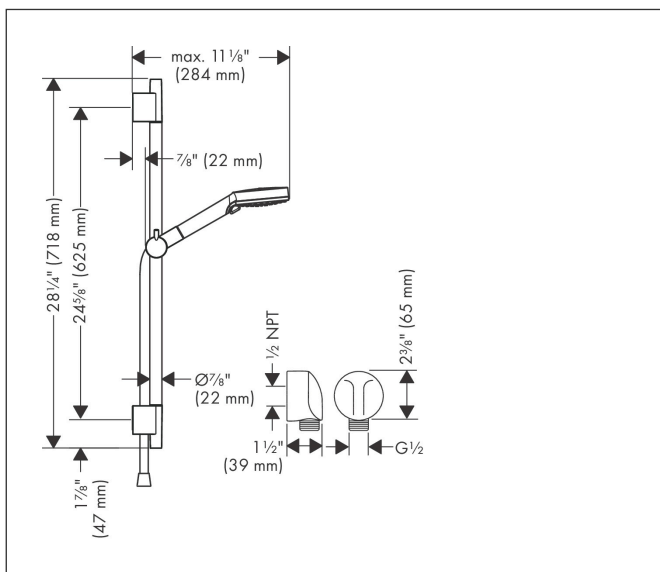

Brand hansgrohe  
 Art. Name **Vernis Blend** Wallbar Set 100 Vario-Jet 24", 2.5 GPM  
 Art. Nr. 04969820  
 Surface brushed nickel  
 Pos. 1

## Features

- Consists of: Handshower, Wallbar, Handshower hose, Slider
- Spray modes: Rain, IntenseRain
- Slider porter angle adjustable by 45°
- Flow: 2.5 GPM (9.5 L/Min)
- Pivot connector prevents hose from tangling
- Stand pipe: 28 Inch
- Shower bar diameter: 0,86 inch