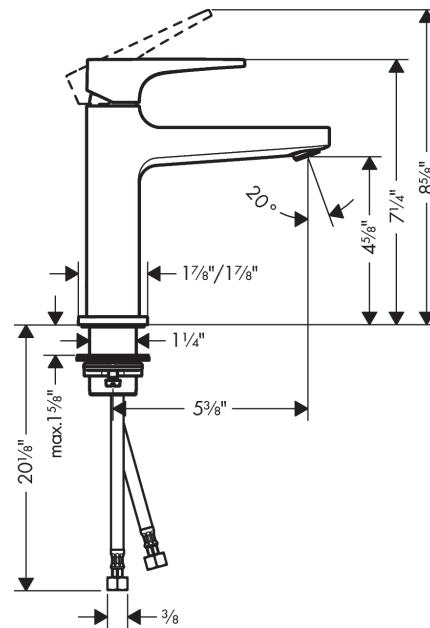

Metropol
Single-Hole Faucet 110 with Loop Handle, 1.2 GPM
 Finishes : **chrome** Part no. : **74510001**

Description

Features

- Aerated spray
- Flow: 1.2 GPM (4.5 L/Min)
- Ceramic cartridge

Item details

List Price \$ 371.00

Technology

Compliance

Product image

Scale drawing

Metropol
Single-Hole Faucet 110 with Loop Handle, 1.2 GPM
 Finishes : **chrome** Part no. : **74510001**

Exploded drawing

Year of production: >01/18

Metropol
Single-Hole Faucet 110 with Loop Handle, 1.2 GPM
 Finishes : **chrome** Part no. : **74510001**

Spare parts list

Year of production: >01/18

Pos.	Description	Part no.	Price	PU
1	handle	93009000	-	1
2	screw cover	95704000	-	1
3	flange	92625000	-	1
4	nut	92689000	-	1
5	O-ring 27x1,5	92527000	-	1
6	O-ring 25x1,5	98146000	-	1
7	cartridge, assy	95973001	-	1
8	seal	98865000	-	1
9	adapter for cartridge	92628000	-	1
10	adapter for cartridge	98866000	-	1
11	O-ring 23x2	98398000	-	1
12	aerator M24x1 (4,5 l/min)	93202000	-	1
13	service tool	95661000	-	1
14	O-ring 32x1,5	92936000	-	1
15	escutcheon	93048000	-	1
16	flat seal	98749000	-	1
17	fixing set (Ø 32)	13961000	-	1
18	lever collar	97548000	-	1
19	connection hose 23½" M8x0,75 3/8"	98600001	-	1