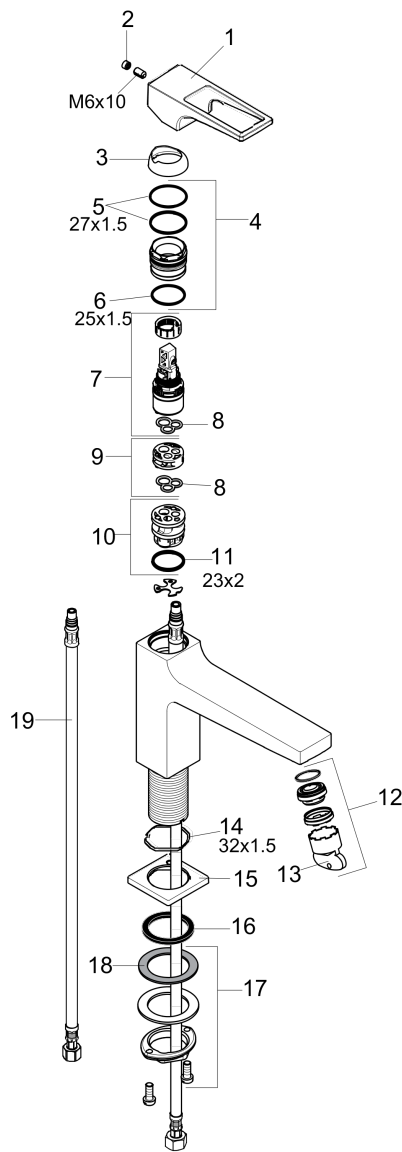

Metropol
Single-Hole Faucet 110 with Loop Handle, 1.2 GPM
 Finishes : **chrome** Part no. : **74510001**

Description

Features

- Aerated spray
- Flow: 1.2 GPM (4.5 L/Min)
- Ceramic cartridge

Item details

List Price \$ 371.00

Technology

Compliance

Product image

Scale drawing

Metropol
Single-Hole Faucet 110 with Loop Handle, 1.2 GPM
 Finishes : **chrome** Part no. : **74510001**

Exploded drawing

Year of production: >01/18

Metropol
Single-Hole Faucet 110 with Loop Handle, 1.2 GPM
 Finishes : **chrome** Part no. : **74510001**

Spare parts list

Year of production: >01/18

Pos.	Description	Part no.	Price	PU
1	handle	93009000	-	1
2	screw cover	95704000	-	1
3	flange	92625000	-	1
4	nut	92689000	-	1
5	O-ring 27x1,5	92527000	-	1
6	O-ring 25x1,5	98146000	-	1
7	cartridge, assy	95973001	-	1
8	seal	98865000	-	1
9	adapter for cartridge	92628000	-	1
10	adapter for cartridge	98866000	-	1
11	O-ring 23x2	98398000	-	1
12	aerator M24x1 (4,5 l/min)	93202000	-	1
13	service tool	95661000	-	1
14	O-ring 32x1,5	92936000	-	1
15	escutcheon	93048000	-	1
16	flat seal	98749000	-	1
17	fixing set (Ø 32)	13961000	-	1
18	lever collar	97548000	-	1
19	connection hose 23½" M8x0,75 3/8"	98600001	-	1