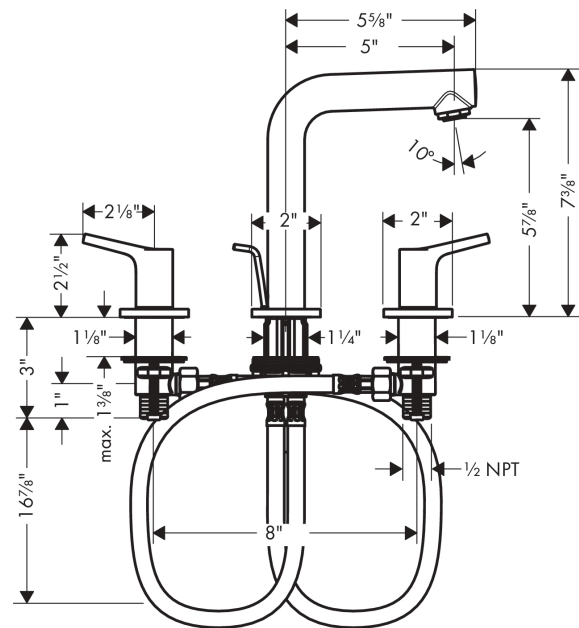

Talis S
Widespread Faucet 150 with Pop-Up Drain, 1.2 GPM
 Finishes : **chrome** Part no. : **72130001**

Description

Features

- Aerated spray
- Flow: 1.2 GPM (4.5 L/Min)
- 90° ceramic valves
- Includes pop-up drain

Item details

List Price \$ 430.00

Technology

Compliance

Product image

Scale drawing

Talis S
Widespread Faucet 150 with Pop-Up Drain, 1.2 GPM
 Finishes : **chrome** Part no. : **72130001**

Exploded drawing

Year of production: >11/16

Talis S**Widespread Faucet 150 with Pop-Up Drain, 1.2 GPM**Finishes : **chrome** Part no. : **72130001****Spare parts list**

Year of production: >11/16

Pos.	Description	Part no.	Price	PU
1	spout cpl.	92769000	-	1
2	O-ring 18x2,5	98139000	-	1
3	escutcheon Ø 53 mm	95272000	-	1
4	O-ring	92768000	-	1
5	O-ring 11x2	98127000	-	1
6	fixing set (Ø 32)	13961000	-	1
7	lever collar	97548000	-	1
8	connection hose 450 mm M8x0,75 G3/8	97206000	-	1
9	handle	92770000	-	1
10	handle fixing set	98932000	-	1
11	set of color-rings cold / hot water	92225000	-	1
12	escutcheon Ø 52 mm	97285000	-	1
13	stop valve cpl.	97357001	-	1
14	nut	92854000	-	1
15	O-Ring 32x2,5	96364000	-	1
16	O-ring 40x3	92634000	-	1
17	shut off unit left closing	94008000	-	1
18	shut off unit right closing	94009000	-	1
19	pull rod	94083000	-	1
20	aerator M24x1 (4,5 l/min)	92877000	-	1
a	pop up waste	88509000	-	1