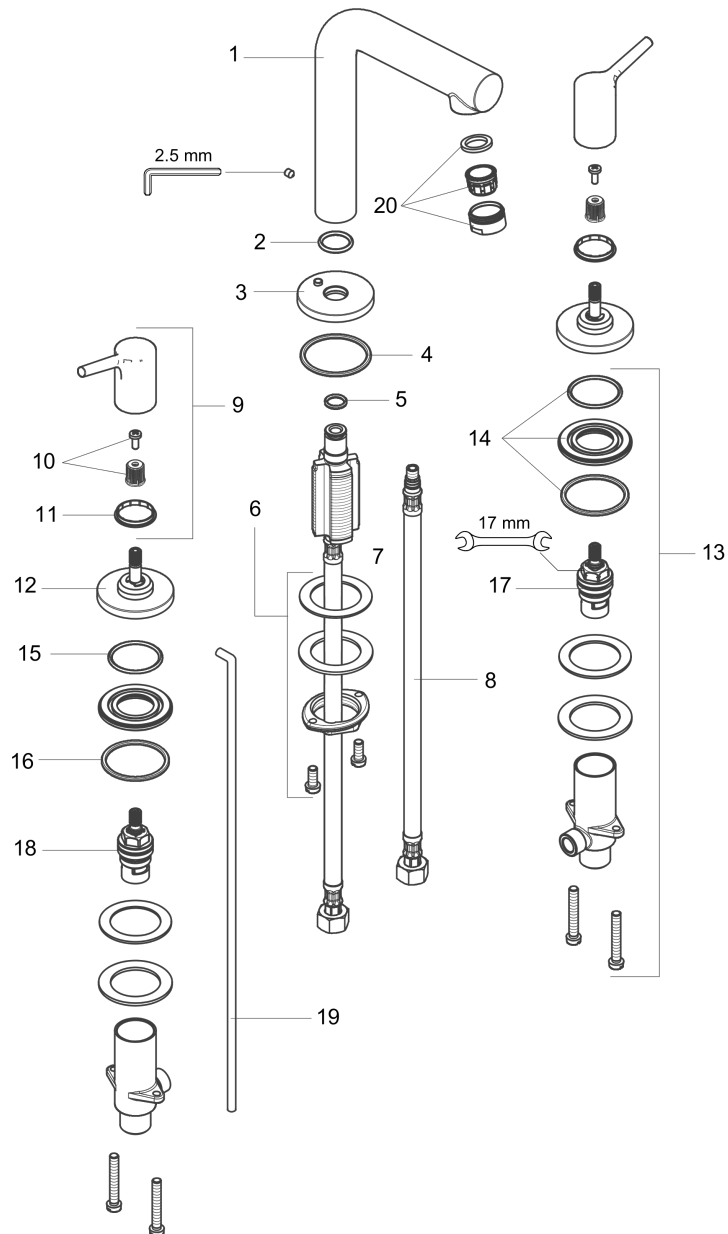

Talis S
Widespread Faucet 150 with Pop-Up Drain, 1.2 GPM
 Finishes : **chrome** Part no. : **72130001**

Description

Features

- Aerated spray
- Flow: 1.2 GPM (4.5 L/Min)
- 90° ceramic valves
- Includes pop-up drain

Item details

List Price \$ 430.00

Technology

Compliance

Product image

Scale drawing

Talis S
Widespread Faucet 150 with Pop-Up Drain, 1.2 GPM
 Finishes : **chrome** Part no. : **72130001**

Exploded drawing

Year of production: >11/16

Talis S**Widespread Faucet 150 with Pop-Up Drain, 1.2 GPM**Finishes : **chrome** Part no. : **72130001****Spare parts list**

Year of production: >11/16

Pos.	Description	Part no.	Price	PU
1	spout cpl.	92769000	-	1
2	O-ring 18x2,5	98139000	-	1
3	escutcheon Ø 53 mm	95272000	-	1
4	O-ring	92768000	-	1
5	O-ring 11x2	98127000	-	1
6	fixing set (Ø 32)	13961000	-	1
7	lever collar	97548000	-	1
8	connection hose 450 mm M8x0,75 G3/8	97206000	-	1
9	handle	92770000	-	1
10	handle fixing set	98932000	-	1
11	set of color-rings cold / hot water	92225000	-	1
12	escutcheon Ø 52 mm	97285000	-	1
13	stop valve cpl.	97357001	-	1
14	nut	92854000	-	1
15	O-Ring 32x2,5	96364000	-	1
16	O-ring 40x3	92634000	-	1
17	shut off unit left closing	94008000	-	1
18	shut off unit right closing	94009000	-	1
19	pull rod	94083000	-	1
20	aerator M24x1 (4,5 l/min)	92877000	-	1
a	pop up waste	88509000	-	1