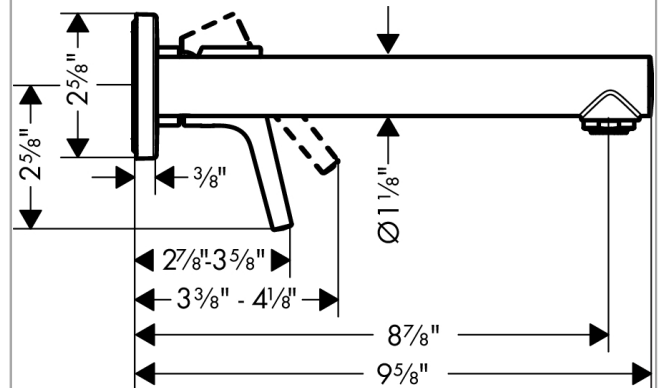

Talis S
Wall-Mounted Single-Handle Faucet Trim, 1.2 GPM
 Finishes : **chrome** Part no. : **72111001**

Description

Features

- Aerated spray
- Flow: 1.2 GPM (4.5 L/Min)
- Ceramic cartridge

Item details

List Price \$ 335.00

Technology

Compliance

Product image

Scale drawing

Talis S
Wall-Mounted Single-Handle Faucet Trim, 1.2 GPM
 Finishes : **chrome** Part no. : **72111001**

Exploded drawing

Year of production: >09/16

Talis S
Wall-Mounted Single-Handle Faucet Trim, 1.2 GPM
 Finishes : **chrome** Part no. : **72111001**

Spare parts list

Year of production: >09/16

Pos.	Description	Part no.	Price	PU
1	connecting thread G½	95626000	-	1
2	O-ring 13x2	98128000	-	1
3	escutcheon	92649000	-	1
4	O-Ring 36x2,5	98190000	-	1
5	O-ring 39x2	98158000	-	1
6	adapter for cartridge	95634000	-	1
7	O-ring 26x2	98147000	-	1
8	cartridge, assy	97685000	-	1
9	seal	98865000	-	1
10	locking screw for handle	95140000	-	1
11	nut	92658000	-	1
12	O-ring 33x1,5	98164000	-	1
13	flange	92657000	-	1
14	handle	92648000	-	1
15	screw cover	96338000	-	1
16	spout 225 mm	92656000	-	1
17	aerator M24x1 (4,5 l/min)	92812000	-	1
18	extension set 25 mm for 13622180	31971000	-	1