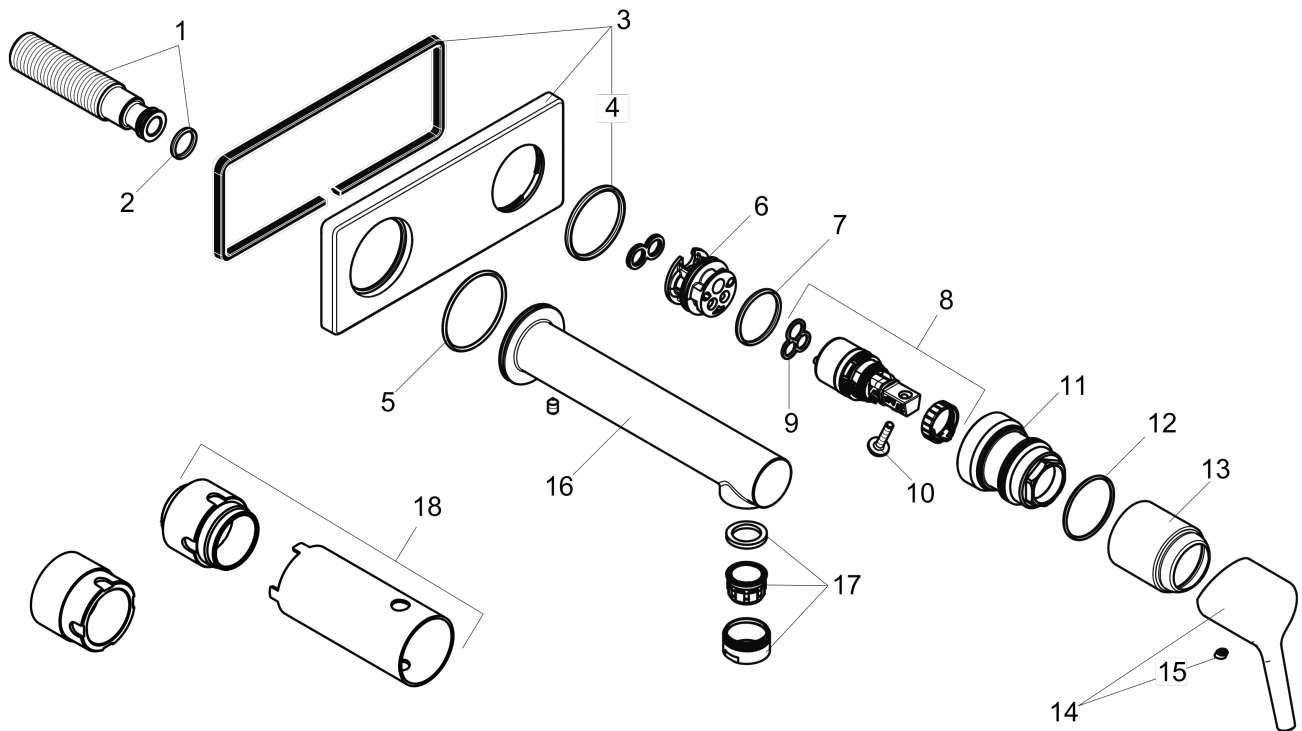

Talis S
Wall-Mounted Single-Handle Faucet Trim, 1.2 GPM
 Finishes : **chrome** Part no. : **72111001**

Description

Features

- Aerated spray
- Flow: 1.2 GPM (4.5 L/Min)
- Ceramic cartridge

Item details

List Price \$ 335.00

Technology

Compliance

Product image

Scale drawing

Talis S
Wall-Mounted Single-Handle Faucet Trim, 1.2 GPM
 Finishes : **chrome** Part no. : **72111001**

Exploded drawing

Year of production: >09/16

Talis S
Wall-Mounted Single-Handle Faucet Trim, 1.2 GPM
 Finishes : **chrome** Part no. : **72111001**

Spare parts list

Year of production: >09/16

Pos.	Description	Part no.	Price	PU
1	connecting thread G½	95626000	-	1
2	O-ring 13x2	98128000	-	1
3	escutcheon	92649000	-	1
4	O-Ring 36x2,5	98190000	-	1
5	O-ring 39x2	98158000	-	1
6	adapter for cartridge	95634000	-	1
7	O-ring 26x2	98147000	-	1
8	cartridge, assy	97685000	-	1
9	seal	98865000	-	1
10	locking screw for handle	95140000	-	1
11	nut	92658000	-	1
12	O-ring 33x1,5	98164000	-	1
13	flange	92657000	-	1
14	handle	92648000	-	1
15	screw cover	96338000	-	1
16	spout 225 mm	92656000	-	1
17	aerator M24x1 (4,5 l/min)	92812000	-	1
18	extension set 25 mm for 13622180	31971000	-	1