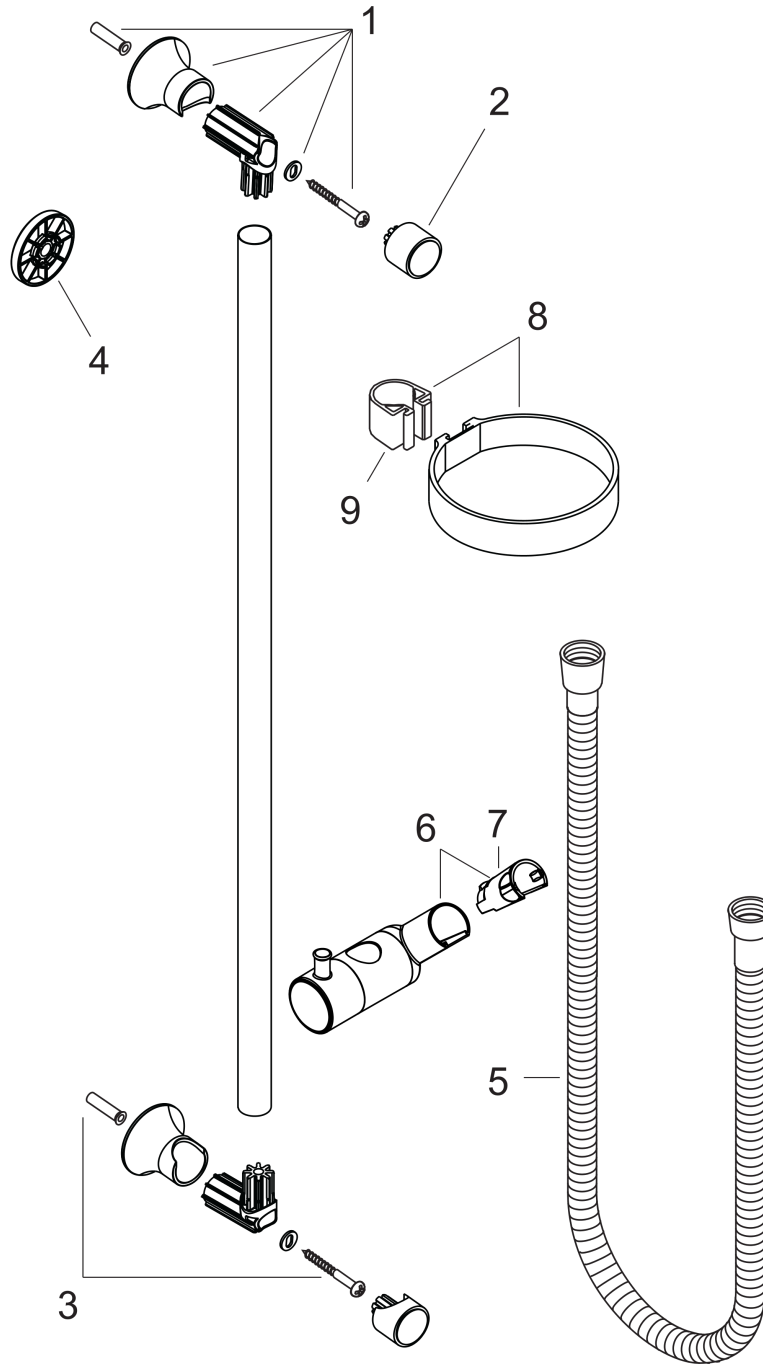

Unica
Wallbar Classic, 24"
 Finishes : **chrome** Part no. : **27617000**

Description

Features

- consists of: Wallbar, Handshower hose, Slider
- Brass wallbar
- Angle-adjustable holder pivots left and right, slides easily and locks in place

Item details

List Price \$ 256.00

Compliance

Product image

Scale drawing

Unica
Wallbar Classic, 24"

Finishes : **chrome** Part no. : **27617000**

Exploded drawing

Year of production: >04/08

Unica
Wallbar Classic, 24"
 Finishes : **chrome** Part no. : **27617000**

Spare parts list

Year of production: >04/08

Pos.	Description	Part no.	Price	PU
1	wall support	95171000	-	1
2	cover	95129000	-	1
3	mounting set	96179000	-	1
4	tile-matching-disk	98992000	-	1
5	shower hose Sensoflex 1,60 m	28136000	-	1
6	support, assy	95172000	-	1
7	guide	98918000	-	1
8	shelf Casetta	28678000	-	1
9	clip for Casetta, Ø 22 mm	96189000	-	1