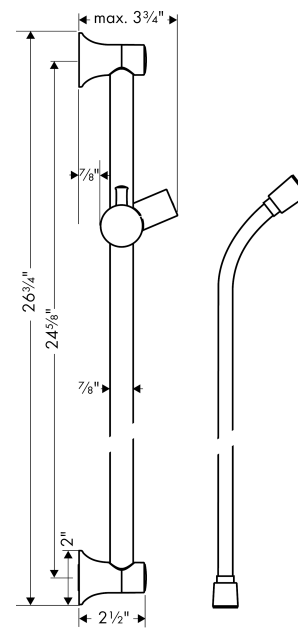

Unica
Wallbar Classic, 24"
 Finishes : **chrome** Part no. : **27617000**

Description

Features

- consists of: Wallbar, Handshower hose, Slider
- Brass wallbar
- Angle-adjustable holder pivots left and right, slides easily and locks in place

Item details

List Price \$ 256.00

Compliance

Product image

Scale drawing

Unica
Wallbar Classic, 24"

Finishes : **chrome** Part no. : **27617000**

Exploded drawing

Year of production: >04/08

Unica
Wallbar Classic, 24"
 Finishes : **chrome** Part no. : **27617000**

Spare parts list

Year of production: >04/08

Pos.	Description	Part no.	Price	PU
1	wall support	95171000	-	1
2	cover	95129000	-	1
3	mounting set	96179000	-	1
4	tile-matching-disk	98992000	-	1
5	shower hose Sensoflex 1,60 m	28136000	-	1
6	support, assy	95172000	-	1
7	guide	98918000	-	1
8	shelf Casetta	28678000	-	1
9	clip for Casetta, Ø 22 mm	96189000	-	1