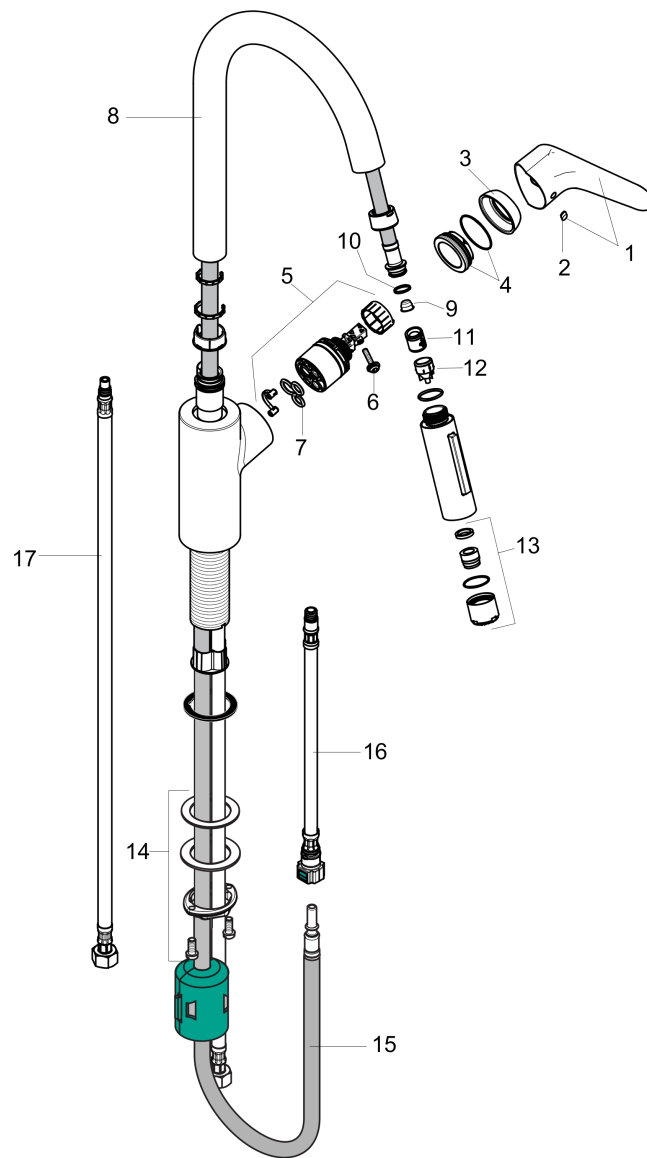

Focus
HighArc Kitchen Faucet, 2-Spray Pull-Down, 1.75 GPM
 Finishes : **steel optic** Part no. : **04505800**

Description

Features

- Swivel range 150°
- Laminar and needle spray
- Toggle spray diverter
- MagFit magnetic sprayhead docking
- Single-hole installation
- Flow: 1.75 GPM (6.6 L/Min)
- Ceramic cartridge
- 3/8" connections
- Integrated double backflow prevention

Item details

List Price \$ 631.00

Technology

Compliance

Product image

Scale drawing

Focus
HighArc Kitchen Faucet, 2-Spray Pull-Down, 1.75 GPM
 Finishes : **steel optic** Part no. : **04505800**

Exploded drawing

Year of production: >10/18

Focus

HighArc Kitchen Faucet, 2-Spray Pull-Down, 1.75 GPM

Finishes : **steel optic** Part no. : **04505800**

Spare parts list

Year of production: >10/18

Pos.	Description	Part no.	Price	PU
1	handle	98460800	-	1
2	screw cover	96338000	-	1
3	flange	95498800	-	1
4	nut	97209000	-	1
5	cartridge, assy	92730000	-	1
6	locking screw for handle	95140000	-	1
7	seal	95008000	-	1
8	spout cpl.	95562800	-	1
9	filter	97735000	-	1
10	O-ring 11x2	98127000	-	1
11	non return valve	93218000	-	1
12	set of non return valves DW 15	97350000	-	1
13	aerator laminar M22x1 (15 l/min)	95909000	-	1
14	fixing set (Ø 34)	95049000	-	1
15	hose 1,50 m	88624000	-	1
16	connection hose 600 mm M10x1	95561000	-	1
17	connection hose 35½" M8x0,75 3/8"	96316001	-	1