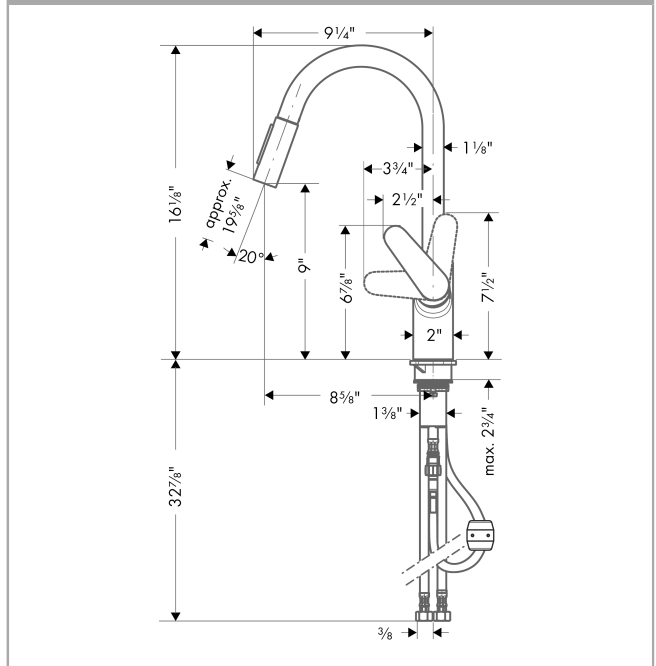

Focus
HighArc Kitchen Faucet, 2-Spray Pull-Down, 1.75 GPM
 Finishes : **steel optic** Part no. : **04505800**

Description

Features

- Swivel range 150°
- Laminar and needle spray
- Toggle spray diverter
- MagFit magnetic sprayhead docking
- Single-hole installation
- Flow: 1.75 GPM (6.6 L/Min)
- Ceramic cartridge
- 3/8" connections
- Integrated double backflow prevention

Item details

List Price \$ 631.00

Technology

Compliance

Product image

Scale drawing

Focus
HighArc Kitchen Faucet, 2-Spray Pull-Down, 1.75 GPM
 Finishes : **steel optic** Part no. : **04505800**

Exploded drawing

Year of production: >10/18

Focus

HighArc Kitchen Faucet, 2-Spray Pull-Down, 1.75 GPM

Finishes : **steel optic** Part no. : **04505800**

Spare parts list

Year of production: >10/18

Pos.	Description	Part no.	Price	PU
1	handle	98460800	-	1
2	screw cover	96338000	-	1
3	flange	95498800	-	1
4	nut	97209000	-	1
5	cartridge, assy	92730000	-	1
6	locking screw for handle	95140000	-	1
7	seal	95008000	-	1
8	spout cpl.	95562800	-	1
9	filter	97735000	-	1
10	O-ring 11x2	98127000	-	1
11	non return valve	93218000	-	1
12	set of non return valves DW 15	97350000	-	1
13	aerator laminar M22x1 (15 l/min)	95909000	-	1
14	fixing set (Ø 34)	95049000	-	1
15	hose 1,50 m	88624000	-	1
16	connection hose 600 mm M10x1	95561000	-	1
17	connection hose 35½" M8x0,75 3/8"	96316001	-	1