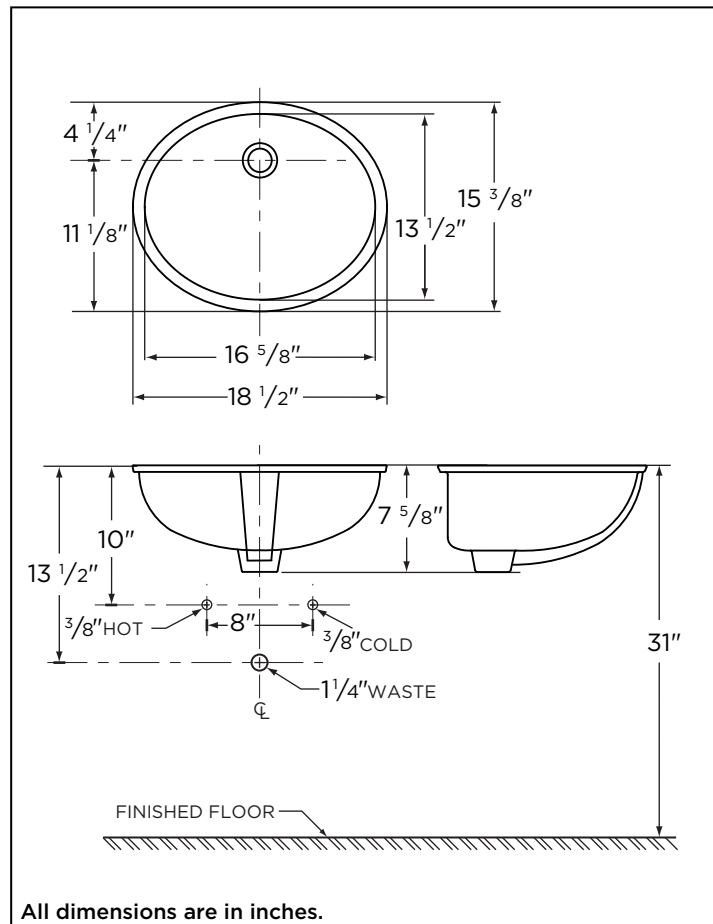

GERBER

www.gerberonline.com

LUXOVAL™ Petite Undercounter Lavatory

□ 12-770-F

Features:

- Vitreous China
- Undercounter lavatory
- 18 1/2" x 15 3/8" Oval Lavatory
- 16 5/8" x 13 1/2" Bowl
- Available in white only
- Oval shape undercounter lavatory with a distinctive style to match any bathroom design
- Front overflow

12-770-F Lavatory Shown

Fixtures:

Models	12-770-F
Configuration	Undercounter
Height	7 5/8"
Width	18 1/2"
Depth	15 3/8"
Inside Basin Dimensions	16 5/8" x 13 1/2"
Shipping Weight	18 lbs

Accessories:

- None

Colors/Finishes:

- Available in white only

Warranty:

- Limited Lifetime Warranty

NOTES: Illustrations may not be drawn to scale.

* Dimensions shown for locations of supply lines and "P" trap are suggested.

IMPORTANT:

Dimensions of fixtures are nominal and may vary within the range of tolerances established by ASME standard A 112.19.2