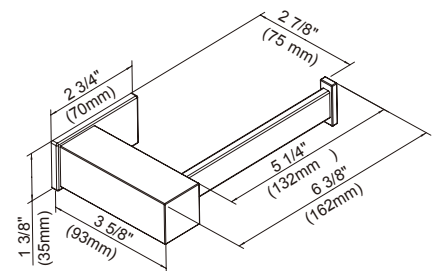

D446131 - 18" Towel Bar  
D446132 - 24" Towel Bar

D446137 - Robe Hook

D446136 - Towel Ring /  
Toilet Paper Holder

Double Robe Hook

Towel Ring / Paper Holder