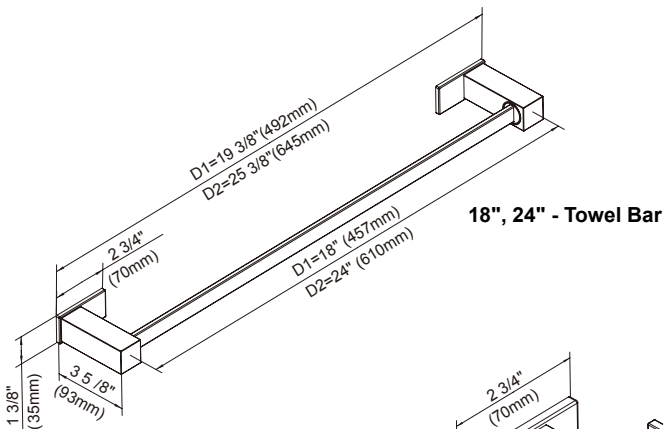

D446131 - 18" Towel Bar  
D446132 - 24" Towel Bar

D446137 - Robe Hook

D446136 - Towel Ring /  
Toilet Paper Holder

Double Robe Hook

Towel Ring / Paper Holder