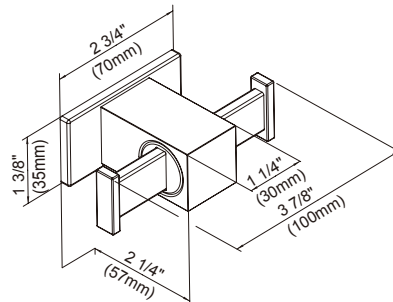

D446131 - 18" Towel Bar  
D446132 - 24" Towel Bar

D446137 - Robe Hook

D446136 - Towel Ring /  
Toilet Paper Holder

Double Robe Hook

Towel Ring / Paper Holder