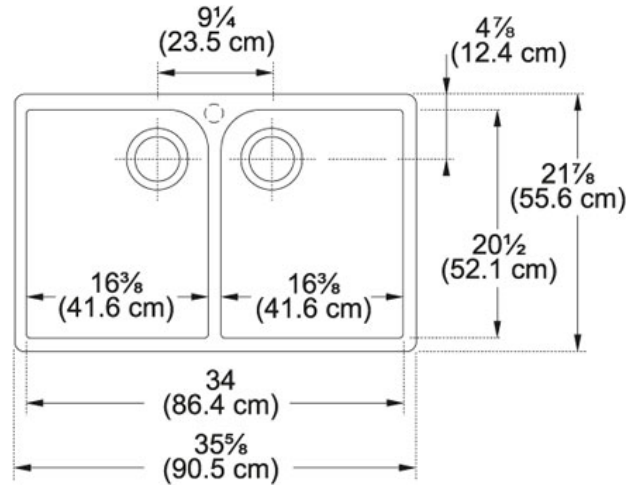

## TECHNICAL DATA

Minimum Cabinet Size	36"
Drain Opening	3 1/2"
Faucet Hole	1
Length overall	36"
Width overall	21 11/16"
Length of large bowl	16 1/2"
Width of large bowl	19 13/16"
Depth of large bowl	7 7/8"
Number of Bowls	2
*	Dimensions may vary by 2% (plus or minus) due to material attributes and firing process. Finish on front and sides only.
Type of Material	Fireclay
Cut-Out Template	No
Installation Clips	No
Installation Clips	No
Where to buy	Showroom
Where to buy	Showroom