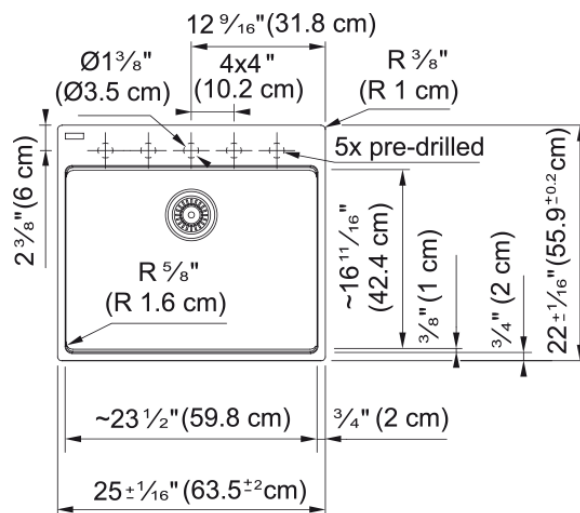

## Technical Data

### Product Dimensions

Exterior size: right to left	25
Exterior size: front to back	22.008
Large bowl size: right to left	23.465
Large bowl size: front to back	16.614
Large bowl: depth	5