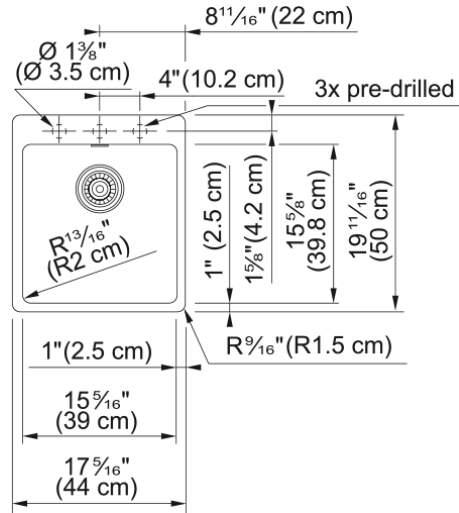

## Technical Data

### Product Dimensions

Exterior size: right to left	17.323
Exterior size: front to back	19.685
Large bowl size: right to left	15.354
Large bowl size: front to back	15.748
Large bowl: depth	7.874