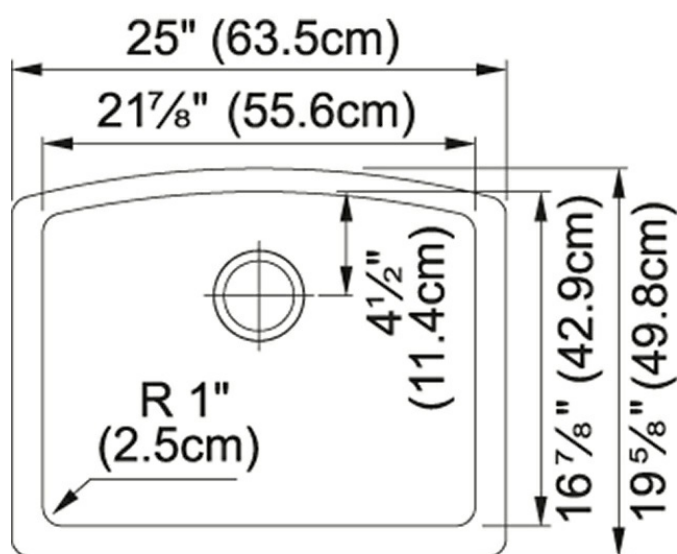

Ellipse ELG11022OYS Granite Oyster

Extreme durability meets efficient design in the Ellipse Granite series.

Product Picture

Technical Drawing

Product Dimensions

Minimum Cabinet Size	27"
----------------------	-----

General Information

Type of Material	Granite
Number of Bowls	1

Article Numbers

FUN#	125.0384.306
US Part Number	ELG11022OYS