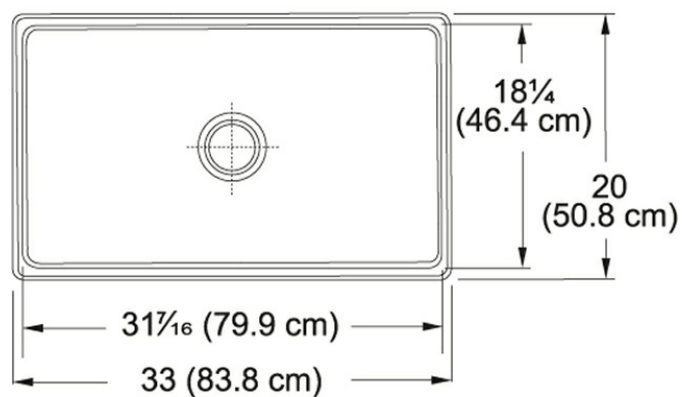

Technical Drawing