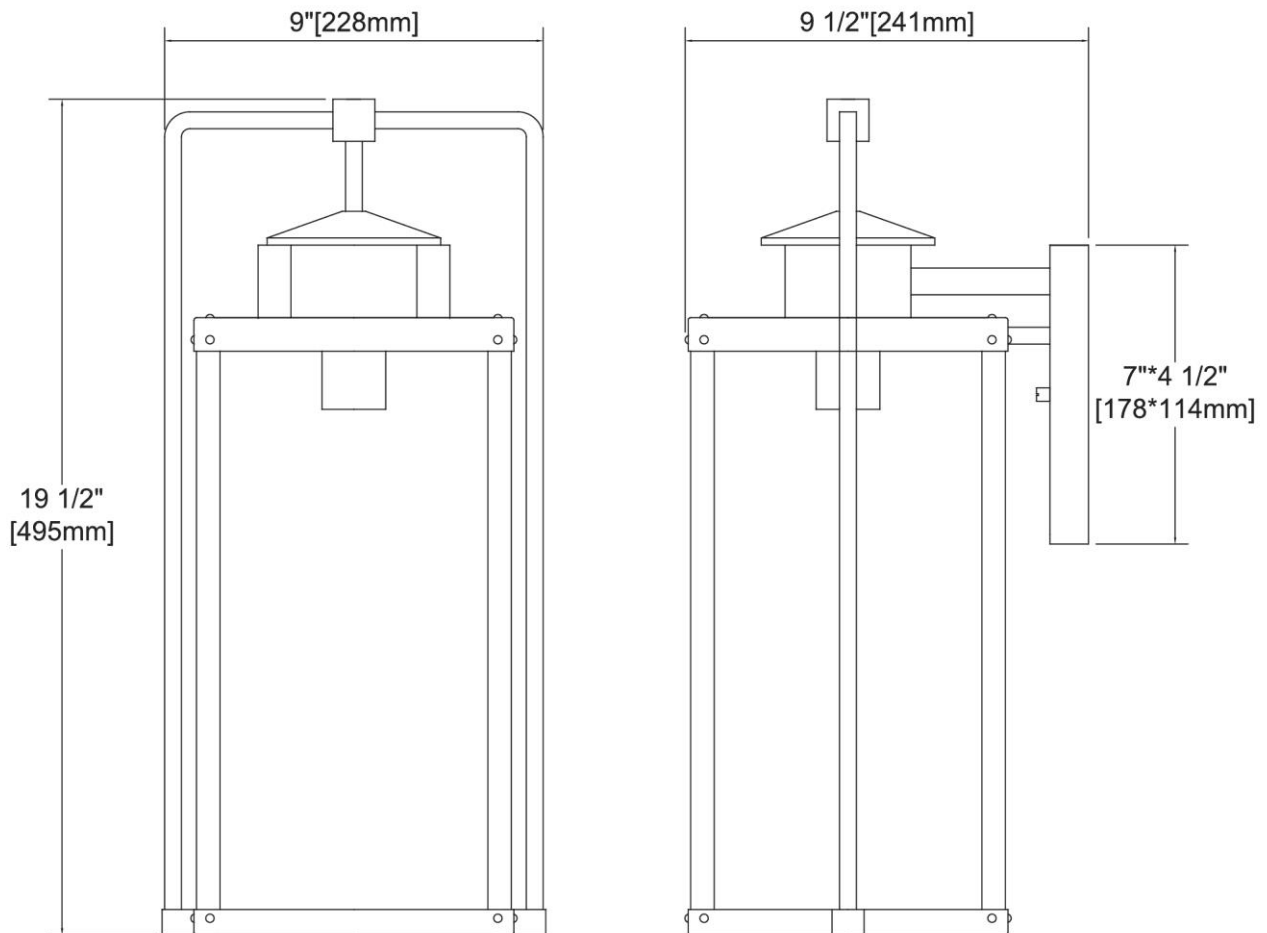

| | |
|--------------------|--|
| ITEM #: | 89183/1 |
| UPC | 748119141022 |
| Description | Crested Butte 1-Light Outdoor Sconce in Vintage Brass with Clear Glass Enclosure |
| Finish | Vintage Brass |
| Materials | Aluminum, Glass |
| Brand | ELK Lighting |
| Collection | Crested Butte |
| Category | Outdoor Lighting |
| Type | Sconce |

| ITEM DIMENSIONS | | | | RATINGS & SPECIFICATIONS | | | | |
|---------------------------|-----------|--|-------------|--------------------------------|-----------------------|----------------|------------------------|-----------------------|
| Width | 9 inches | | | Safety Rating | UL | | Certification | Wet locations |
| Depth | 10 inches | | | ADA Compliant | N/A | | Voltage | 120 volts |
| Height | 20 inches | | | BULBS / SOCKETS | | | | |
| Weight | 8 pounds | | | Quantity | 1 | Wattage | 60 watts | |
| ADDITIONAL DIMENSIONS | | | | Included | No | | Type | A19 (E26 Medium Base) |
| Backplate / Canopy | 4.5x7 | | | Other | N/A | | | |
| HCWO | 7 inches | | | CHAIN / CORD INFORMATION | | | | |
| Min. Extension | N/A | | | Chain | N/A | | Cord | 8 inches |
| Max. Extension | N/A | | | SHADE / GLASS DETAILS | | | | |
| OVERALL HEIGHT | | | | Shade/Glass Description | Clear Glass Enclosure | | | |
| Min. | N/A | | Max. | N/A | | | | |
| EXTENSION ROD(S) | | | | Width | N/A | | Height | N/A |
| N/A | | | | Width at Top | N/A | | Width at Bottom | N/A |