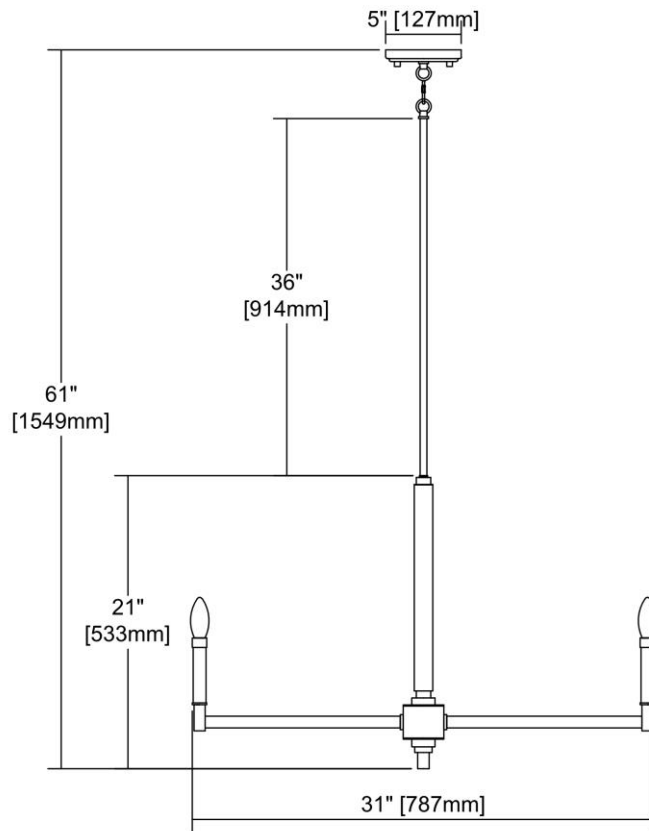

ITEM DIMENSIONS				RATINGS & SPECIFICATIONS				
Width	31 inches			Safety Rating	UL		Certification	N/A
Depth	31 inches			ADA Compliant	N/A		Voltage	N/A
Height	21 inches			BULBS / SOCKETS				
Weight	10 pounds			Quantity	8		Wattage	60 watts
ADDITIONAL DIMENSIONS				Included	No		Type	B11 (E12 Candelabra Base)
Backplate / Canopy	5x5			Other	N/A			
HCWO	N/A			CHAIN / CORD INFORMATION				
Min. Extension	N/A			Chain	N/A		Cord	N/A
Max. Extension	N/A			SHADE / GLASS DETAILS				
OVERALL HEIGHT				Shade/Glass Description	No Shade/Glass			
Min.	N/A		Max.	N/A				
EXTENSION ROD(S)				Width	N/A		Height	N/A
Rods: 1-6, 1-12, 1-18				Width at Top	N/A		Width at Bottom	N/A