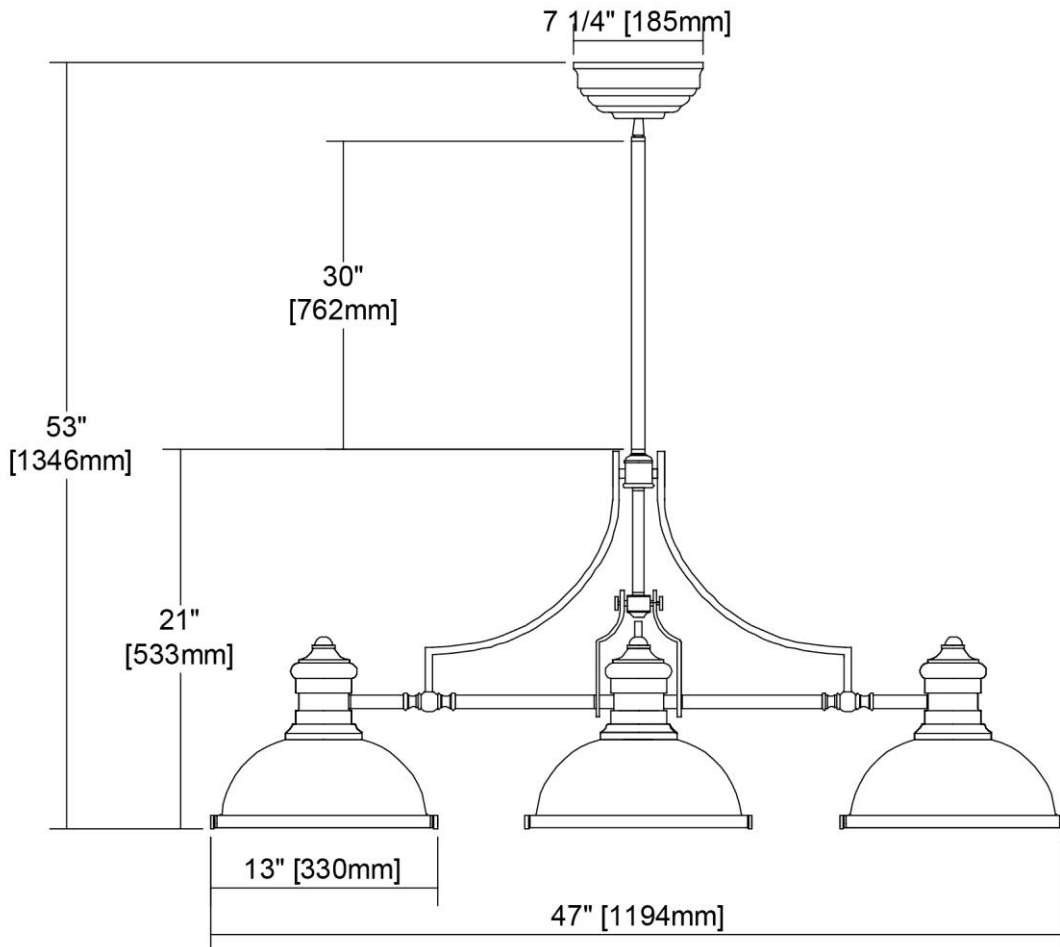

ITEM #:	67217-3
UPC	748119135434
Description	Chadwick 3-Light Island Light in Oil Rubbed Bronze with Metal and Frosted Glass
Finish	Oil Rubbed Bronze, Satin Brass
Materials	Glass, Steel
Brand	ELK Lighting
Collection	Chadwick
Category	Indoor Lighting
Type	Island Light

ITEM DIMENSIONS				RATINGS & SPECIFICATIONS				
Width	47 inches			Safety Rating	UL		Certification	Dry locations
Depth	13 inches			ADA Compliant	N/A		Voltage	120
Height	21 inches			BULBS / SOCKETS				
Weight	15 pounds			Quantity	3		Wattage	100 watts
ADDITIONAL DIMENSIONS				Included	No		Type	A19 (E26 Medium Base)
Backplate / Canopy	8 diameter			Other	N/A			
HCWO	N/A			CHAIN / CORD INFORMATION				
Min. Extension	N/A			Chain	N/A		Cord	84 inches - Black
Max. Extension	N/A			SHADE / GLASS DETAILS				
OVERALL HEIGHT				Shade/Glass Description	Metal with frosted glass			
Min.	32 inches		Max.	53 inches				
EXTENSION ROD(S)				Width	13 inches		Height	5 inches
Rods: 1-6, 2-12				Width at Top	N/A		Width at Bottom	N/A