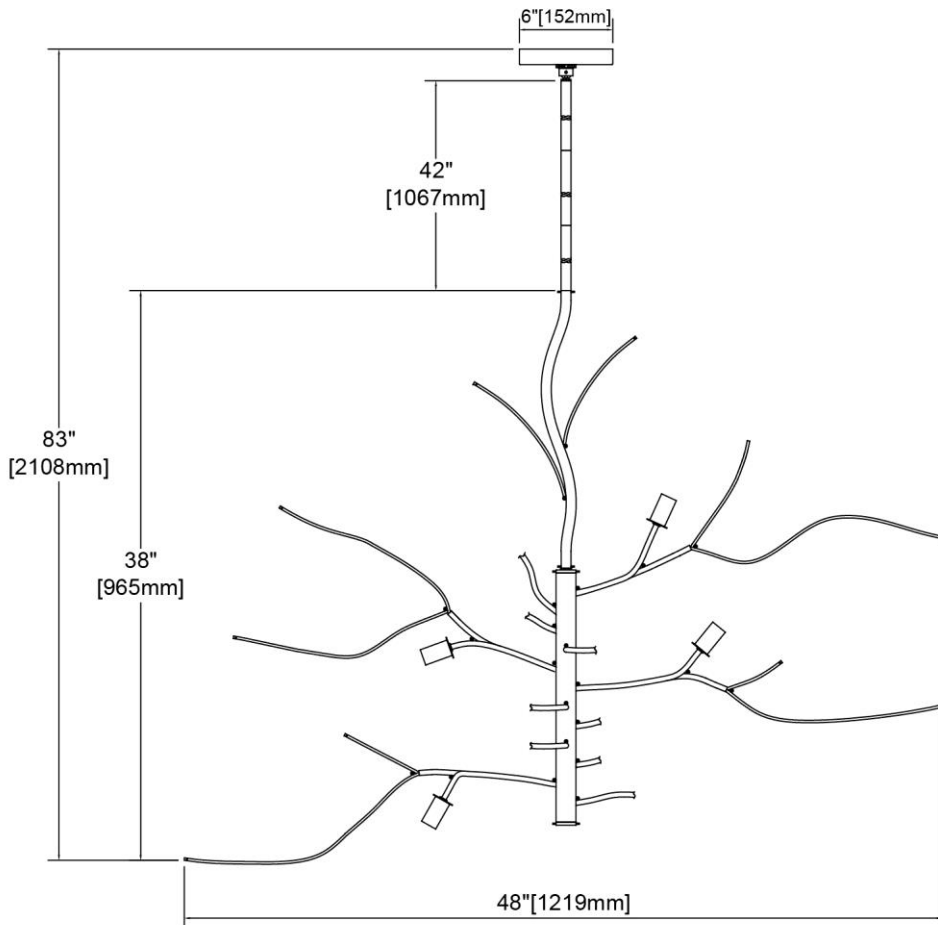


	<b>ITEM #:</b>	46783/12
	<b>UPC</b>	748119139050
	<b>Description</b>	Winter's Spray 12-Light Chandelier in Polished Chrome
	<b>Finish</b>	Polished Chrome
	<b>Materials</b>	Glass, Steel
	<b>Brand</b>	ELK Lighting
	<b>Collection</b>	Winter's Spray
	<b>Category</b>	Indoor Lighting
	<b>Type</b>	Chandelier

ITEM DIMENSIONS				RATINGS & SPECIFICATIONS				
<b>Width</b>	48 inches			<b>Safety Rating</b>	ETL		<b>Certification</b>	Dry locations
<b>Depth</b>	48 inches			<b>ADA Compliant</b>	N/A		<b>Voltage</b>	120 volts
<b>Height</b>	38 inches			<b>BULBS / SOCKETS</b>				
<b>Weight</b>	21 pounds			<b>Quantity</b>	12	<b>Wattage</b>	60 watts	
ADDITIONAL DIMENSIONS				<b>Included</b>	No	<b>Type</b>	Torpedo (E12 Candelabra Base)	
<b>Backplate / Canopy</b>	6 diameter			<b>Other</b>	N/A			
<b>HCWO</b>	N/A			CHAIN / CORD INFORMATION				
<b>Min. Extension</b>	N/A			<b>Chain</b>	N/A	<b>Cord</b>	144 inches	
<b>Max. Extension</b>	N/A			SHADE / GLASS DETAILS				
OVERALL HEIGHT				<b>Shade/Glass Description</b>	No Shade/Glass			
<b>Min.</b>	47 inches	<b>Max.</b>	83 inches	<b>Width</b>	N/A		<b>Height</b>	N/A
EXTENSION ROD(S)				<b>Width at Top</b>	N/A		<b>Width at Bottom</b>	N/A
Rods: 1-6, 1-12, 1-24								