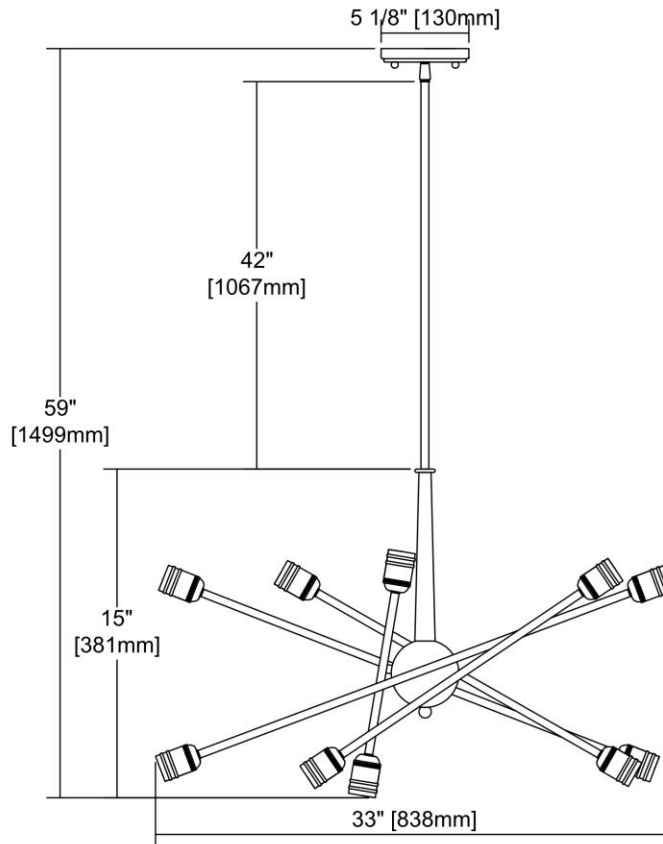


	<b>ITEM #:</b>	46228/10
	<b>UPC</b>	748119128313
	<b>Description</b>	Delphine 10-Light Chandelier in Oil Rubbed Bronze
	<b>Finish</b>	Oil Rubbed Bronze
	<b>Materials</b>	Metal
	<b>Brand</b>	ELK Lighting
	<b>Collection</b>	Delphine
	<b>Category</b>	Indoor Lighting
	<b>Type</b>	Chandelier

ITEM DIMENSIONS				RATINGS & SPECIFICATIONS				
<b>Width</b>	33 inches			<b>Safety Rating</b>	N/A		<b>Certification</b>	N/A
<b>Depth</b>	33 inches			<b>ADA Compliant</b>	N/A		<b>Voltage</b>	N/A
<b>Height</b>	15 inches			<b>BULBS / SOCKETS</b>				
<b>Weight</b>	7 pounds			<b>Quantity</b>	10	<b>Wattage</b>	60 watts	
ADDITIONAL DIMENSIONS				<b>Included</b>	No		<b>Type</b>	A19 (E26 Medium Base)
<b>Backplate / Canopy</b>	5x5			<b>Other</b>	N/A			
<b>HCWO</b>	N/A			CHAIN / CORD INFORMATION				
<b>Min. Extension</b>	N/A			<b>Chain</b>	N/A		<b>Cord</b>	N/A
<b>Max. Extension</b>	N/A			SHADE / GLASS DETAILS				
OVERALL HEIGHT				<b>Shade/Glass Description</b>	No Shade/Glass			
<b>Min.</b>	N/A		<b>Max.</b>	N/A				
EXTENSION ROD(S)				<b>Width</b>	N/A		<b>Height</b>	N/A
Rods: 1-6, 1-12, 1-24				<b>Width at Top</b>	N/A		<b>Width at Bottom</b>	N/A