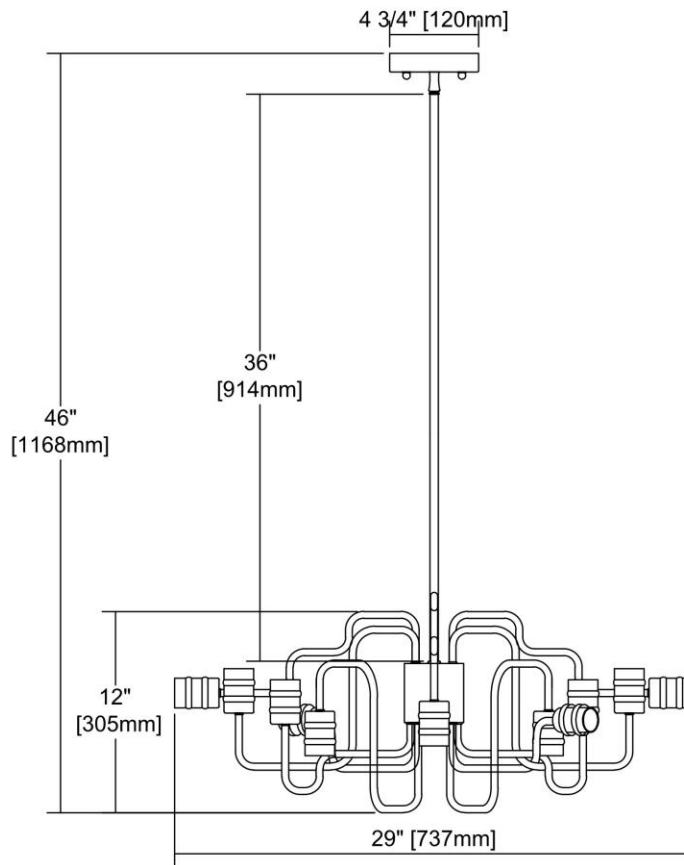


	<b>ITEM #:</b>	31992/12
	<b>UPC</b>	748119099132
	<b>Description</b>	Transit 12-Light Chandelier in Silvered Graphite
	<b>Finish</b>	Silvered Graphite
	<b>Materials</b>	Metal
	<b>Brand</b>	ELK Lighting
	<b>Collection</b>	Transit
	<b>Category</b>	Indoor Lighting
	<b>Type</b>	Chandelier

ITEM DIMENSIONS				RATINGS & SPECIFICATIONS				
<b>Width</b>	29 inches			<b>Safety Rating</b>	UL		<b>Certification</b>	N/A
<b>Depth</b>	29 inches			<b>ADA Compliant</b>	N/A		<b>Voltage</b>	N/A
<b>Height</b>	12 inches			<b>BULBS / SOCKETS</b>				
<b>Weight</b>	7 pounds			<b>Quantity</b>	12	<b>Wattage</b>	60 watts	
ADDITIONAL DIMENSIONS				<b>Included</b>	No		<b>Type</b>	A19 (E26 Medium Base)
<b>Backplate / Canopy</b>	N/A			<b>Other</b>	N/A			
<b>HCWO</b>	N/A			CHAIN / CORD INFORMATION				
<b>Min. Extension</b>	N/A			<b>Chain</b>	N/A		<b>Cord</b>	N/A
<b>Max. Extension</b>	N/A			SHADE / GLASS DETAILS				
OVERALL HEIGHT				<b>Shade/Glass Description</b>	No Shade/Glass			
<b>Min.</b>	N/A		<b>Max.</b>	N/A				
EXTENSION ROD(S)				<b>Width</b>	N/A		<b>Height</b>	N/A
N/A				<b>Width at Top</b>	N/A		<b>Width at Bottom</b>	N/A