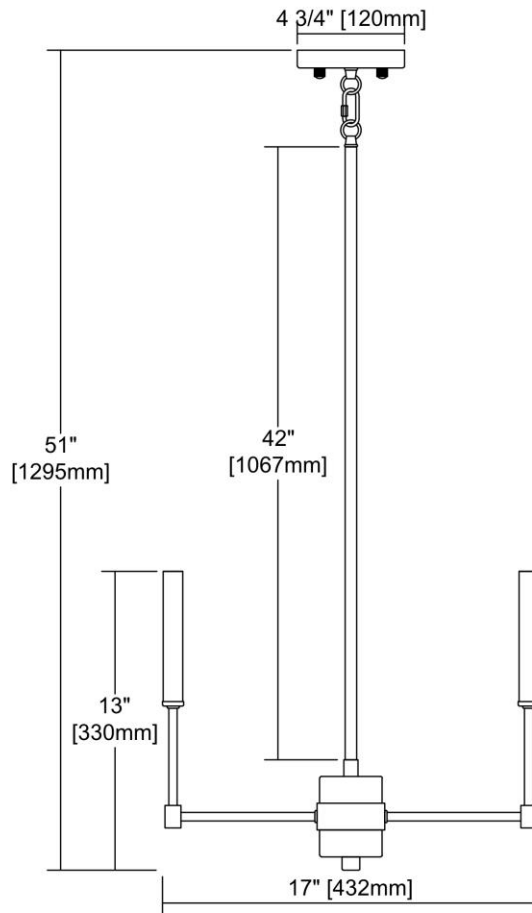


	ITEM #:	15276/5
	UPC	748119127491
	Description	Livingston 5-Light Chandelier in Matte Black and Satin Brass
	Finish	Matte Black, Satin Brass
	Materials	Metal
	Brand	ELK Lighting
	Collection	Livingston
	Category	Indoor Lighting
	Type	Chandelier

ITEM DIMENSIONS				RATINGS & SPECIFICATIONS				
Width	17 inches			Safety Rating	N/A		Certification	N/A
Depth	17 inches			ADA Compliant	N/A		Voltage	N/A
Height	13 inches			BULBS / SOCKETS				
Weight	6 pounds			Quantity	5	Wattage	60 watts	
ADDITIONAL DIMENSIONS				Included	No		Type	B11 (E12 Candelabra Base)
Backplate / Canopy	4.75x4.75			Other	N/A			
HCWO	N/A			CHAIN / CORD INFORMATION				
Min. Extension	N/A			Chain	N/A		Cord	N/A
Max. Extension	N/A			SHADE / GLASS DETAILS				
OVERALL HEIGHT				Shade/Glass Description	No Shade/Glass			
Min.	N/A		Max.	N/A				
EXTENSION ROD(S)				Width	N/A		Height	N/A
Rods: 1-6, 3-12				Width at Top	N/A		Width at Bottom	N/A