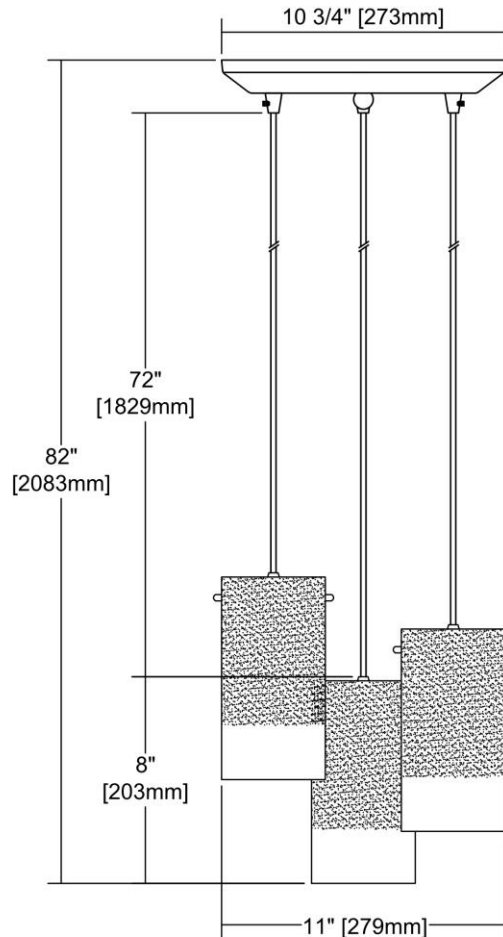


	ITEM #:	10570/3
	UPC	748119122854
	Description	Tallula 3-Light Triangular Pendant Fixture in Chrome with Chrome-plated and Clear Crackle Glass
	Finish	Polished Chrome
	Materials	Glass, Metal
	Brand	ELK Lighting
	Collection	Tallula
	Category	Indoor Lighting
	Type	Mini Pendant

ITEM DIMENSIONS				RATINGS & SPECIFICATIONS				
Width	12 inches			Safety Rating	N/A		Certification	N/A
Depth	12 inches			ADA Compliant	N/A		Voltage	N/A
Height	8 inches			BULBS / SOCKETS				
Weight	7 pounds			Quantity	3	Wattage	60 watts	
ADDITIONAL DIMENSIONS				Included	No		Type	A19 (E26 Medium Base)
Backplate / Canopy	10x10			Other	N/A			
HCWO	N/A			CHAIN / CORD INFORMATION				
Min. Extension	N/A			Chain	N/A		Cord	N/A
Max. Extension	N/A			SHADE / GLASS DETAILS				
OVERALL HEIGHT				Shade/Glass Description	Chrome-plated/Clear Crackle Glass			
Min.	N/A		Max.	N/A				
EXTENSION ROD(S)				Width	N/A		Height	N/A
N/A				Width at Top	N/A		Width at Bottom	N/A