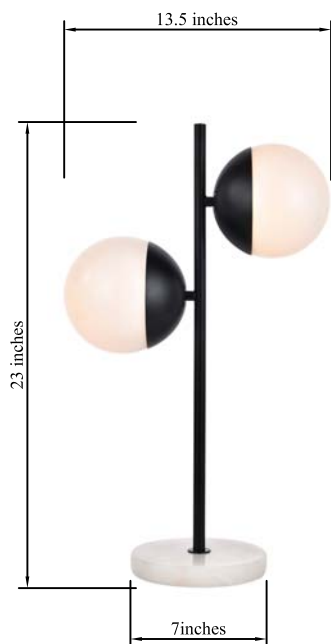

PRODUCT SPECIFICATION SHEET

ECLIPSE COLLECTION

ECLIPSE 2-Light Black Table Frosted White Glass

Black
Item No:LD6152BK

Chrome
Item No:LD6154C

Brass
Item No:LD6156BR

Available Finishes

Dimensions

Base Size(in)	D8"*H1.4"
Chain/Rod Length	N/A
Length	13.5"
Width	7"
Height	23"
Maximum Height	N/A

Specifications

Finish	3 Finishes
Material	Iron / Glass
Glass Color	Frosted White
Type	Table
Hanging Device	N/A
Voltage	110-125V
Dimmable	Yes
Warranty	1 Year Limited
Shipment Type	Small Parcel

Bulb / Socket

Socket Type	E26
Number of Lights	2
Wattage/Bulb	40W
Included	No

Installation

Indoor/Outdoor	Indoor
Dry/Wet/Damp	Dry
Weight	7 LBS
Wire Length	72"
Safety Rating	ETL Listed