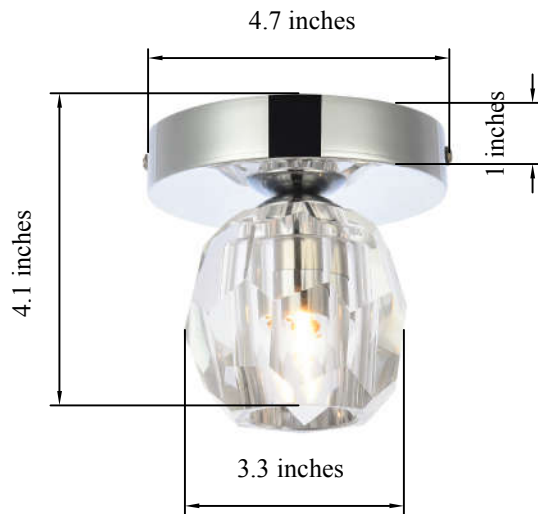

PRODUCT SPECIFICATION SHEET

EREN COLLECTION

EREN 1-Light Chrome Flush Mounts Clear Crystal

Chrome
Item No:3505F5C

Gold
Item No:3505F5G

Black
Item No:3505F5BK

Available Finishes

The Collection is composed of ,Pendants,
Wall Sconces and Flush Mounts

Dimensions

Canopy Size(in)	D4.7"H1"
Chain/Rod Length	N/A"
Length	N/A
Width	4.7"
Height	4.1
Maximum Height	N/A

Specifications

Finish	3 Finishes
Material	Stainless steel / Crystal
Crystal Color	Clear
Type	Flush Mount
Hanging Device	N/A
Voltage	110-125V
Dimmable	NO
Warranty	1 Year Limited
Shipment Type	Small Parcel

Bulb / Socket

Socket Type	G9
Number of Lights	1
Wattage/Bulb	10W
Included	NO

Installation

Indoor/Outdoor	Indoor
Dry/Wet/Damp	Dry
Weight	2.2 LBS
Wire Length	N/A
Safety Rating	ETL Listed