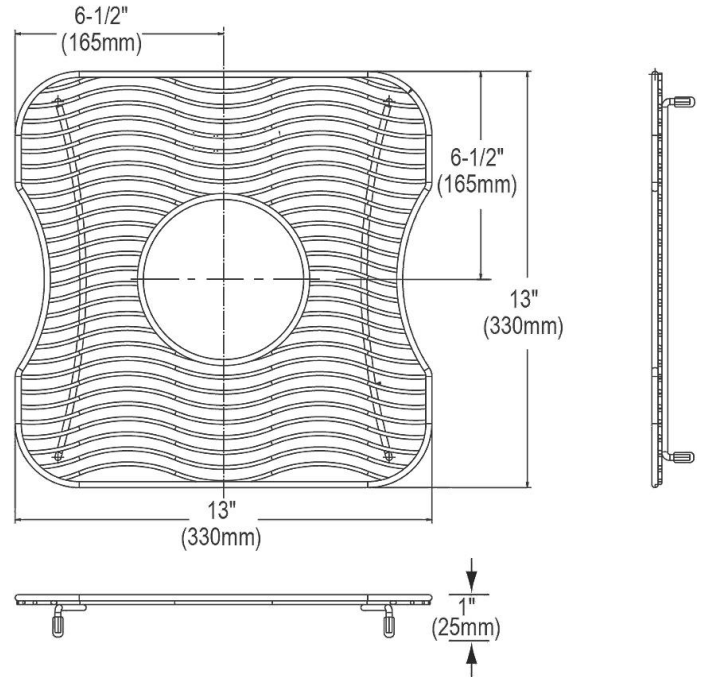

Material:	Stainless Steel
Finish:	Polished Stainless Steel
Dimensions:	13" x 13" x 1"
Fits Bowl Size(s):	14" x 14"

Special Note: For bowls with center drain opening

AMERICAN PRIDE. A LIFETIME TRADITION.
Like your family, the Elkay family has values and traditions that endure. For almost a century, Elkay has been a family-owned and operated company, providing thousands of jobs that support our families and communities.

[Clean and Care Manual (PDF)](#)

[Clean and Care Manual (PDF)](#)

[Warranty (PDF)](#)