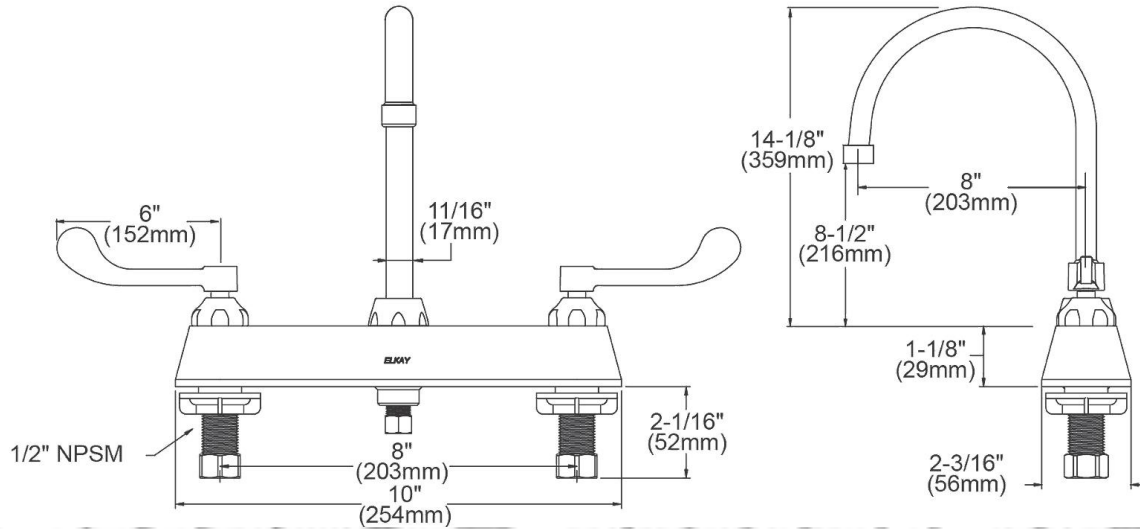

NO IMAGE AVAILABLE

In keeping with our policy of continuing product improvement, Elkay reserves the right to change product specifications without notice. Please visit elkay.com for the most current version of Elkay product specification sheets. This specification describes an Elkay product with design, quality, and functional benefits to the user. When making a comparison of other producers' offerings, be certain these features are not overlooked.