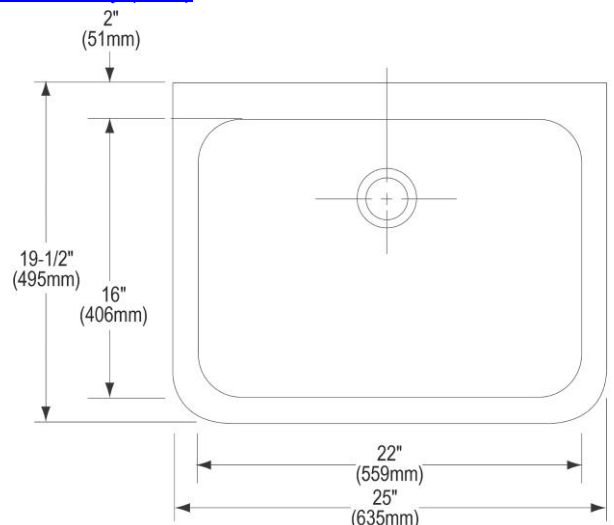

PART: _____ QTY: _____
PROJECT: _____
CONTACT: _____
DATE: _____
NOTES: _____
APPROVAL: _____

In keeping with our policy of continuing product improvement, Elkay reserves the right to change product specifications without notice. Please visit elkay.com for the most current version of Elkay product specification sheets. This specification describes an Elkay product with design, quality, and functional benefits to the user. When making a comparison of other producers' offerings, be certain these features are not overlooked.