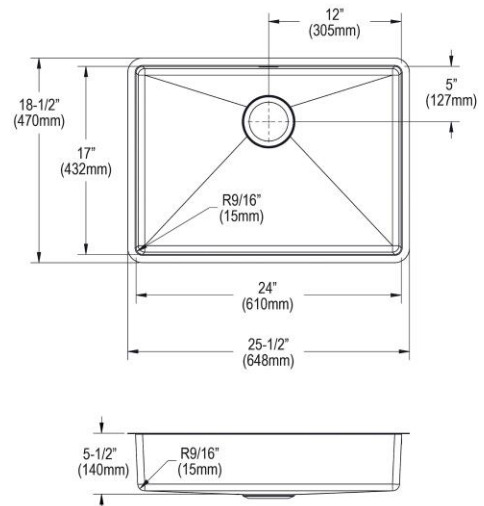

A Century of Tradition and Quality.

For more than 100 years, Elkay has been making innovative products and providing exceptional customer care. We take pride in offering plumbing products that make life easier, inspire change and leave the world a better place.

Product Compliance: ASME A112.19.3/CSA B45.4

Sinks are listed by IAPMO® as meeting the applicable requirements of the Uniform Plumbing Code®, International Plumbing Code®, and National Plumbing Code of Canada.

Complies with ADA & ICC A117.1 accessibility requirements when installed according to the requirements outlined in these standards.

[Clean and Care Manual (PDF)](#)

[Installation Instructions (PDF) - 1000005239](#)

[Warranty (PDF)](#)