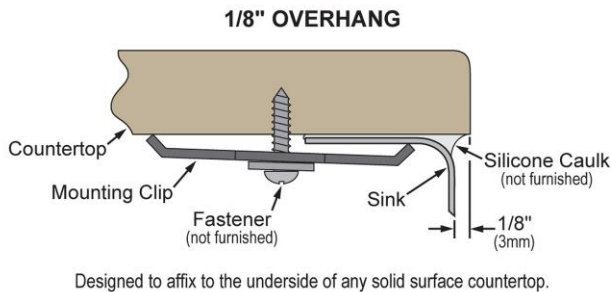

PRODUCT SPECIFICATIONS

Elkay Crosstown® 18 Gauge Stainless Steel 25-1/2" x 18-1/2" x 5-1/2" Single Bowl Undermount Sink. Sink is manufactured from 18 gauge 304 Stainless Steel with a Polished Satin finish, Rear Center drain placement, and Full spray sides and bottom with Sides and Bottom pads.

Installation Type:	Undermount
Material:	304 Stainless Steel
Finish:	Polished Satin
Gauge:	18
Sound Deadening:	Full spray sides and bottom with Sides and Bottom pads
Number of Bowls:	1
Sink Dimensions:	25-1/2" x 18-1/2" x 5-1/2"
Bowl 1 Dimensions:	24" x 17" x 5-1/2"
Drain Size:	3-1/2" (89mm)
Drain Location:	Rear Center
Minimum Cabinet Size:	30"
Mounting Hardware:	Part # 54300008 included
Template Included:	Yes
Cutout Template #:	1000001380

Template is available for download at [elkay.com](#). CAD software will be required to open the template.

Installation Profile: