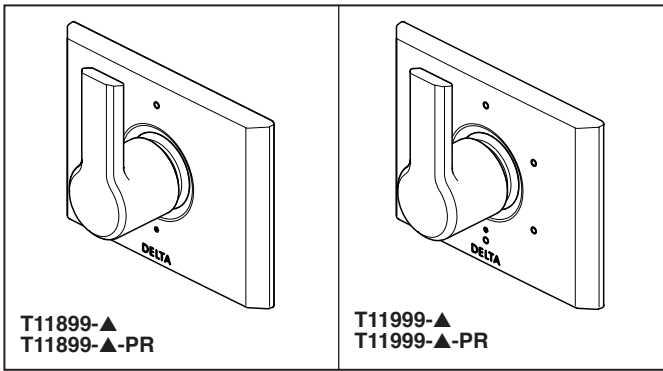

see what Delta can do™

CUSTOM SHOWER DIVERTER

- Pivotal™ Bath Collection
- Three Function Diverter Trim (T11899)
- Six Function Diverter Trim (T11999)

FEATURES:

- Lumicoat™ Finish (-PR models only)
- Lumicoat™ Finishes easily wipe clean without cleaners and chemicals on the products most commonly touched areas

STANDARD SPECIFICATIONS

- Three function diverter. 2 individual positions, 1 shared position
- Six function diverter. 3 individual positions, 3 shared positions
- Must also order R1 1000 rough-in
- Two individual positions, no shared positions, order cartridge RP71717
- Three individual positions, no shared positions, order cartridge RP71718
- Installation extension kit order RP75137, adds 1" to maximum installation thickness

WARRANTY

- Parts and Finish - Lifetime limited warranty; or for commercial purchasers, 10 years for multi-family residential (apartments and condominiums) and 5 years for all other commercial uses, in each case from the date of purchase.
- Electronic Parts and Batteries (if applicable) - 5 years from the date of purchase; or for commercial purchasers, 1 year from the date of purchase. No warranty is provided on batteries.

COMPLIES WITH:

- ASME A112.18.1 / CSA B125.1
- ♿ Indicates compliance to ICC/ANSI A117.1

RP75137 Available Extension Kit

Submitted Model No.: _____

Specific Features: _____