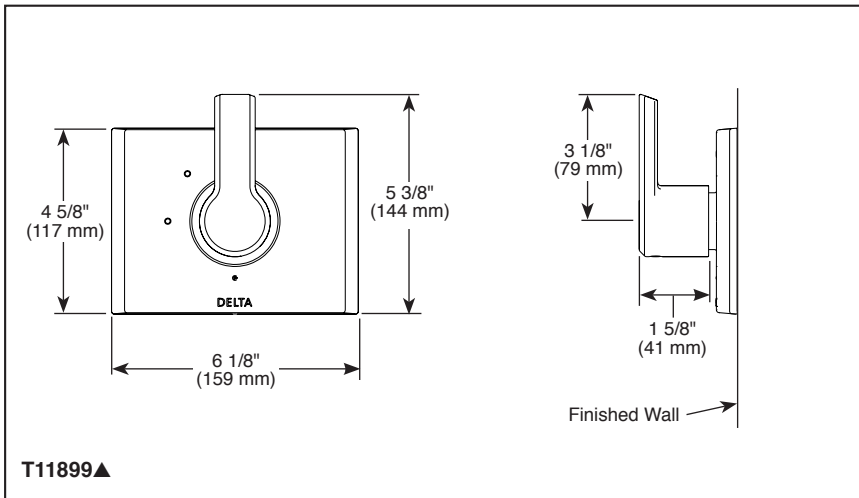

COMPLIES WITH:

- ASME A112.18.1 / CSA B125.1
- ♿ Indicates compliance to ICC/ANSI A117.1

RP75137 Available Extension Kit

Submitted Model No.: _____

Specific Features: _____

▲ Designate proper finish suffix