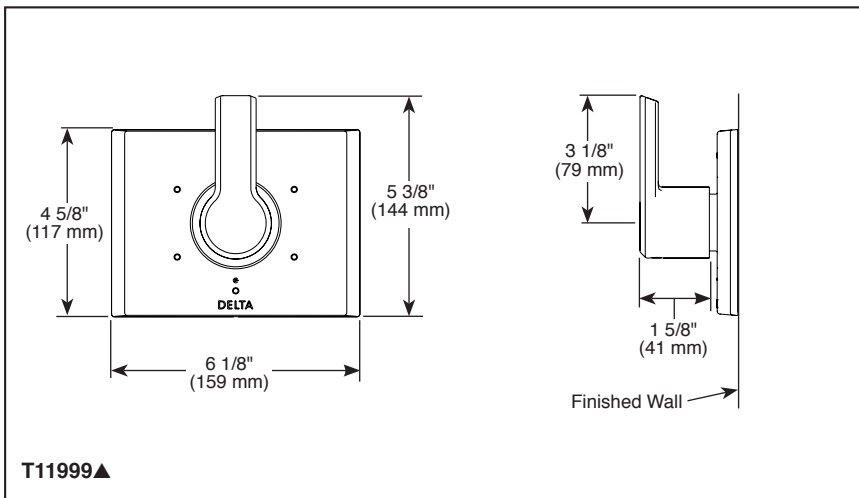

COMPLIES WITH:

- ASME A112.18.1 / CSA B125.1
- ♿ Indicates compliance to ICC/ANSI A117.1

RP75137 Available Extension Kit

Submitted Model No.: _____

Specific Features: _____

▲ Designate proper finish suffix