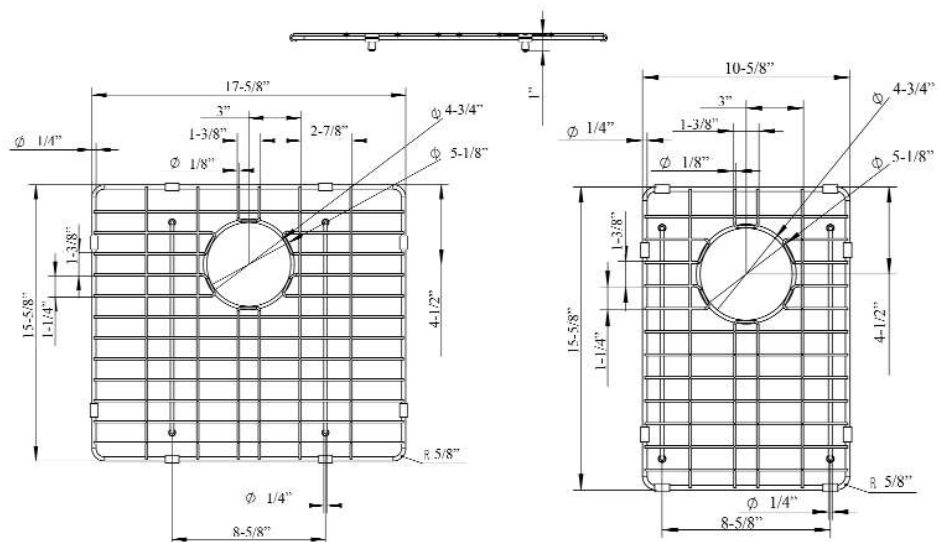

## Features:

- ▶ Fits bottom of KSSDB2572 double bowl farmer sink
- ▶ Rubber Feet Covers Included

### Large Wire Grid

W: 17-<sup>5</sup>/<sub>8</sub>"  
D: 15-<sup>5</sup>/<sub>8</sub>"  
H: 1"

### Small Wire Grid

W: 10-<sup>5</sup>/<sub>8</sub>"  
D: 15-<sup>5</sup>/<sub>8</sub>"  
H: 1"

Drain Hole: 4-<sup>3</sup>/<sub>4</sub>"

Dimensions and specifications subject to change without notice.