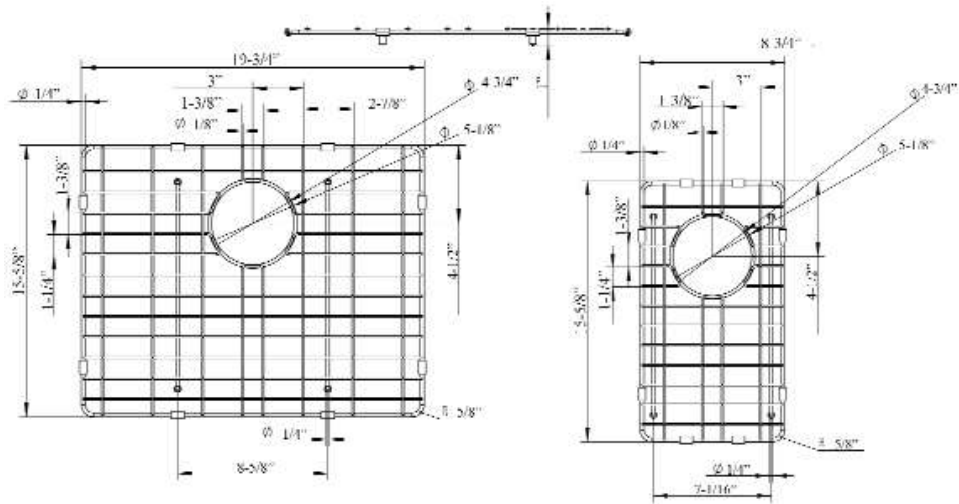

FSSDB2508 WIRE GRID

Cat. No.
FSSDB2508-WIRE

Features:

- ▶ Fits bottom of FSSDB2508 double bowl farmer sink
- ▶ Rubber Feet Covers Included

Finishes:

SS Stainless Steel

Large Wire Grid

W: 19-³/₄"
D: 15-⁵/₈"
H: 1"

Small Wire Grid

W: 8-³/₄"
D: 15-⁵/₈"
H: 1"

Drain Hole: 4-³/₄"

Dimensions and specifications subject to change without notice.