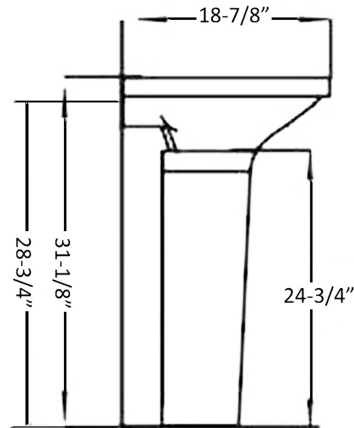

COLLINS PEDESTAL LAVATORY

CAT. NO
3-281

Faucet not included

Mounting hardware

W: 22-1/2"
D: 18-7/8"
H: 31-1/8"

Column: 25-1/4" x 6" x 6"
Water depth 4-1/2" to overflow

Interior Dimensions:

Basin interior:	17-1/2" x 10-1/4"
Basin depth:	6-1/4"
Faucet and spout holes:	1-1/2" and 2"
Back of basin to center of faucet:	2-5/8"
Back of basin to center of drain:	8-5/8"
Mount bolts height:	31-1/8"
Mount holes cc:	4-1/2"

Features:

- ▶ Made of Vitreous China
- ▶ Available pre-drilled for single hole (**3-281**)
- ▶ Overflow
- ▶ Chrome overflow cover included
- ▶ Mounting hardware included

Colors:

WH White

Meets or exceeds the following specifications: ASME A112.19.2 2018 and CSA B45.1-18 for ceramic plumbing fixtures.

Dimensions of fixture are nominal and may vary within the range of tolerances established by ASME Standard A112.19.2. Dimensions and specifications subject to change without notice.