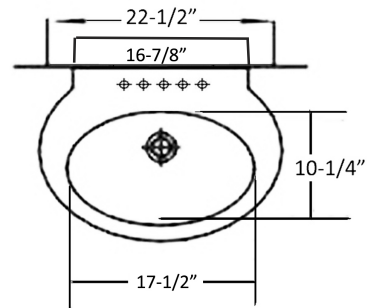

COLLINS PEDESTAL LAVATORY

CAT. NO
3-281

Faucet not included

Mounting hardware

W: 22-1/2"
D: 18-7/8"
H: 31-1/8"

Column: 25-1/4" x 6" x 6"
Water depth 4-1/2" to overflow

Interior Dimensions:

Basin interior:	17-1/2" x 10-1/4"
Basin depth:	6-1/4"
Faucet and spout holes:	1-1/2" and 2"
Back of basin to center of faucet:	2-5/8"
Back of basin to center of drain:	8-5/8"
Mount bolts height:	31-1/8"
Mount holes cc:	4-1/2"

Features:

- ▶ Made of Vitreous China
- ▶ Available pre-drilled for single hole (**3-281**)
- ▶ Overflow
- ▶ Chrome overflow cover included
- ▶ Mounting hardware included

Colors:

WH White

Meets or exceeds the following specifications: ASME A112.19.2 2018 and CSA B45.1-18 for ceramic plumbing fixtures.

Dimensions of fixture are nominal and may vary within the range of tolerances established by ASME Standard A112.19.2. Dimensions and specifications subject to change without notice.