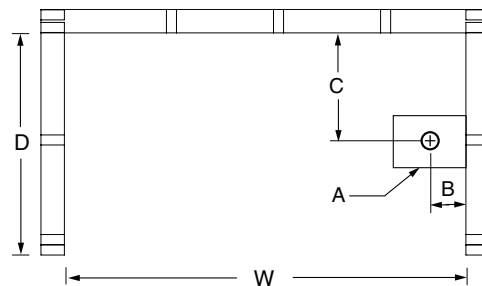

# 26033CT

60 x 30 x 72  
inches

**FEATURES** lbs      Dimensional Tolerance  $\pm 3/8"$ . Dimensions needed for site preparation should be measured from the unit. Aquatic assumes no responsibility for preparatory work.

## DIMENSIONS

Specifications	inches
Width: Overall / Net	60
Depth: Overall / Net	31 1/4 / 30
Height: Overall / Net	73 1/4 / 72
Enclosure Opening	56
Skirt Height	15
Drain Rough-In (from Back Wall)	14 1/2
Drain Rough-In (from Side Wall)	2
Drain: Diameter / Clearance	2 / 1

## FRAMING DIMENSIONS inches

Type	D Depth	W Width	H Height	A	B	C
Alcove	31 1/4	60 1/8	-	Box Out	2	14 1/2