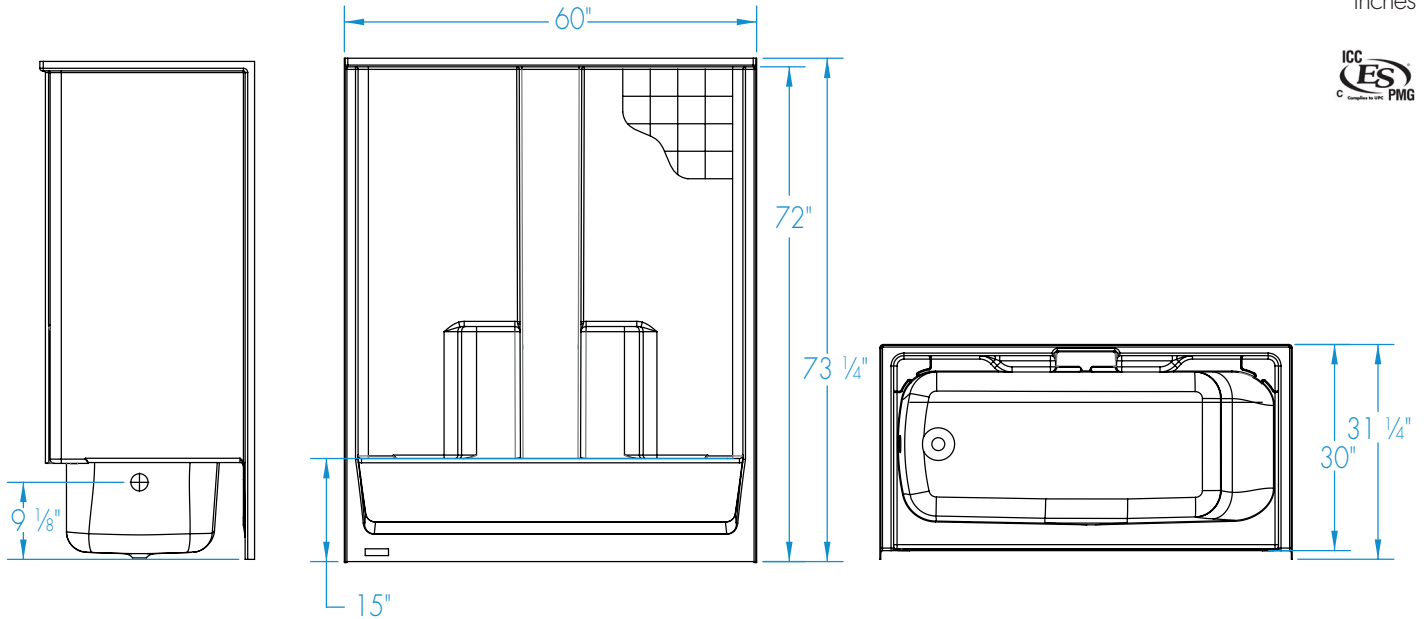

# 26033CT

60 x 30 x 72  
inches

**FEATURES** lbs      Dimensional Tolerance  $\pm 3/8"$ . Dimensions needed for site preparation should be measured from the unit. Aquatic assumes no responsibility for preparatory work.

## DIMENSIONS

Specifications	inches
Width: Overall / Net	60
Depth: Overall / Net	31 1/4 / 30
Height: Overall / Net	73 1/4 / 72
Enclosure Opening	56
Skirt Height	15
Drain Rough-In (from Back Wall)	14 1/2
Drain Rough-In (from Side Wall)	2
Drain: Diameter / Clearance	2 / 1

## FRAMING DIMENSIONS inches

Type	D Depth	W Width	H Height	A	B	C
Alcove	31 1/4	60 1/8	-	Box Out	2	14 1/2